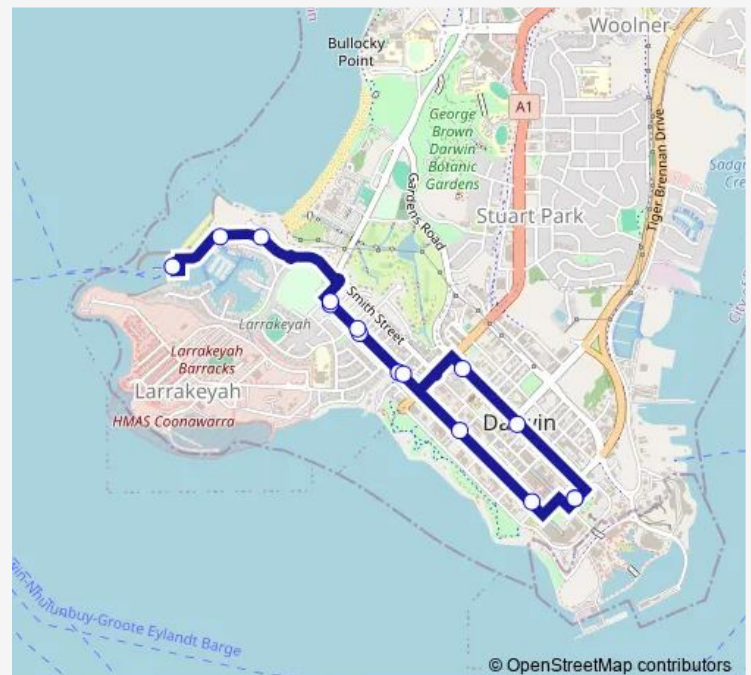

Thursday 07:58-20:58

Friday 07:58-20:58

Saturday 07:55-20:58

Sunday 07:55-20:58

Route info

Direction: Darwin Interchange

Stops: 5

Trip Duration: 0 hour 10 min

Direction

Darwin Interchange — Darwin Interchange

15 stops

[Open route schedule](#)

Darwin Interchange

Woolworths Cavenagh St

81 Cavenagh St

121 Mitchell St

Thursday 06:17-20:35

Friday 06:17-20:35

Saturday 06:45-20:35

Sunday 06:45-20:35

Route info

Direction: Darwin Interchange

Stops: 15

Trip Duration: 0 hour 20 min

—

Saturday

09:05-17:05

Sunday

09:05-17:05

Route info

Direction: Darwin Interchange

Stops: 9