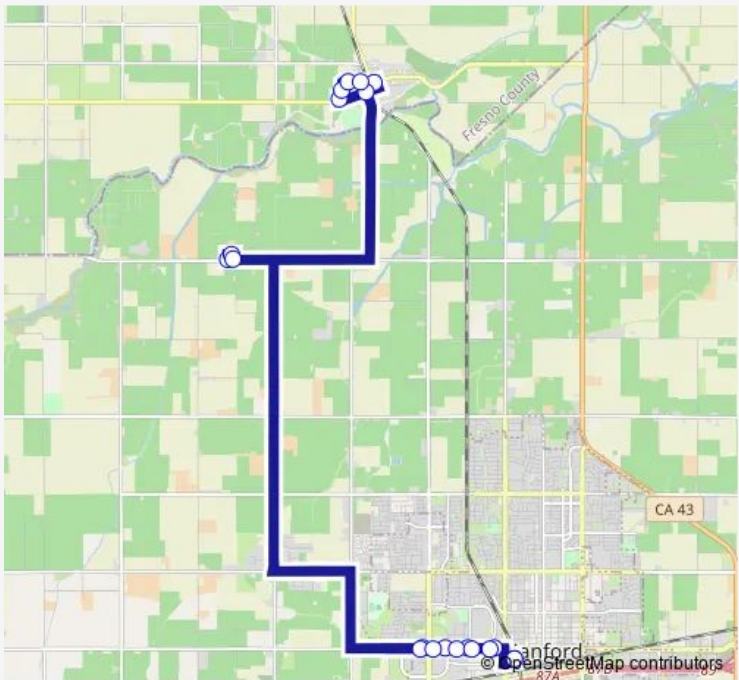

Bus 14 Laton

[Go to website](#)

Direction
 Kart Transfer Center — Kart Transfer Center
 20 stops
[Open route schedule](#)

- Kart Transfer Center
- Lacey @ Carl's Jr.
- Lacey @ Government Center
- Lacey & Mall Drive
- Lacey @ Centennial Plaza
- De Woody @ Post Office
- Latonia & Gonser
- Dennis & Mt Whitney
- Paloma & Renn
- Murphy & Fatima
- Murphy & Gonser
- 2nd & Excelsior
- Johnson & 1st
- 1st & Excelsior
- Lacey @ Aldi's
- Lacey @ Hanford Mall
- Lacey @ Kings Eye Center
- Lacey @ Chubby's
- Lacey & Greenfield
- Kart Transfer Center

Route schedule
 Kart Transfer Center — Kart Transfer Center

Monday	08:40-14:25
Tuesday	08:40-14:25
Wednesday	08:40-14:25
Thursday	08:40-14:25
Friday	08:40-14:25
Saturday	—
Sunday	—

Route info
 Direction: Kart Transfer Center
 Stops: 20
 Trip Duration: 0 hour 55 min

The schedule is provided in the local timezone. Times with "(+1)" indicate departures on the next day.

PDF file created on 2025-01-16

2024 BusMaps.com - All Rights Reserved