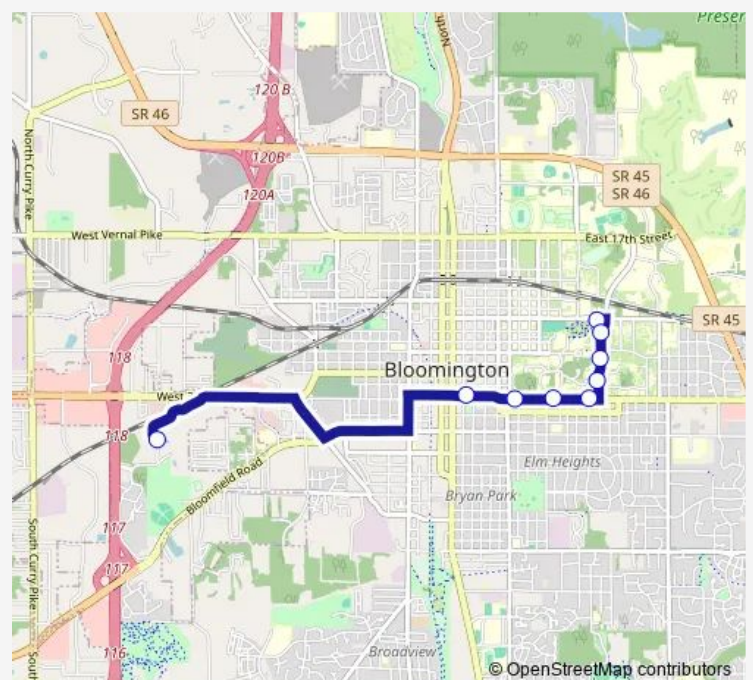

Bus 14 Muller Park / IU Campus

[Go to website](#)

Direction

10th St & Eagleson @ Wells Library — Village at Muller Park

9 stops

[Open route schedule](#)

10th St & Eagleson @ Wells Library

Eagleson Ave @ Wells Library

Eagleson Ave @ Neal-Marshall

Eagleson Ave @ IU Mac

3rd & Eagleson

3rd St @ IU Biology

3rd St & Indiana Ave

3rd & Washington

Village at Muller Park

Route schedule

10th St & Eagleson @ Wells Library — Village at Muller Park

Monday 07:36-19:36

Tuesday 07:36-19:36

Wednesday 07:36-19:36

Thursday 07:36-19:36

Friday 07:36-19:36

Saturday —

Sunday —

Route info

Direction: 10th St & Eagleson @ Wells Library

Stops: 9

Trip Duration: 0 hour 24 min

Direction

Village at Muller Park — 10th St & Eagleson @ Wells Library

7 stops

[Open route schedule](#)