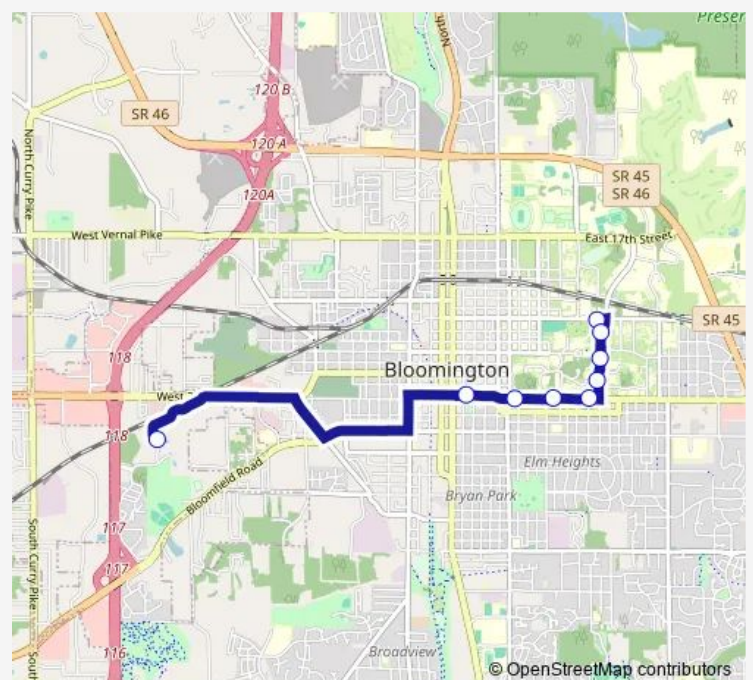

Bus 14 Muller Park / IU Campus

[Go to website](#)

Direction

10th St & Eagleson @ Wells Library — Village at Muller Park

9 stops

[Open route schedule](#)

10th St & Eagleson @ Wells Library

Eagleson Ave @ Wells Library

Eagleson Ave @ Neal-Marshall

Eagleson Ave @ IU Mac

3rd & Eagleson

3rd St @ IU Biology

3rd St & Indiana Ave

3rd & Washington

Village at Muller Park

Route schedule

Route info

Direction: 10th St & Eagleson @ Wells Library

Stops: 9

Trip Duration: 0 hour 24 min

Direction

Village at Muller Park — 10th St & Eagleson @ Wells Library

7 stops

[Open route schedule](#)

Route schedule

Village at Muller Park — 10th St & Eagleson @ Wells Library

Monday 07:15-19:15

Tuesday 07:15-19:15

Wednesday 07:15-19:15

Thursday 07:15-19:15

Friday 07:15-19:15

Saturday —