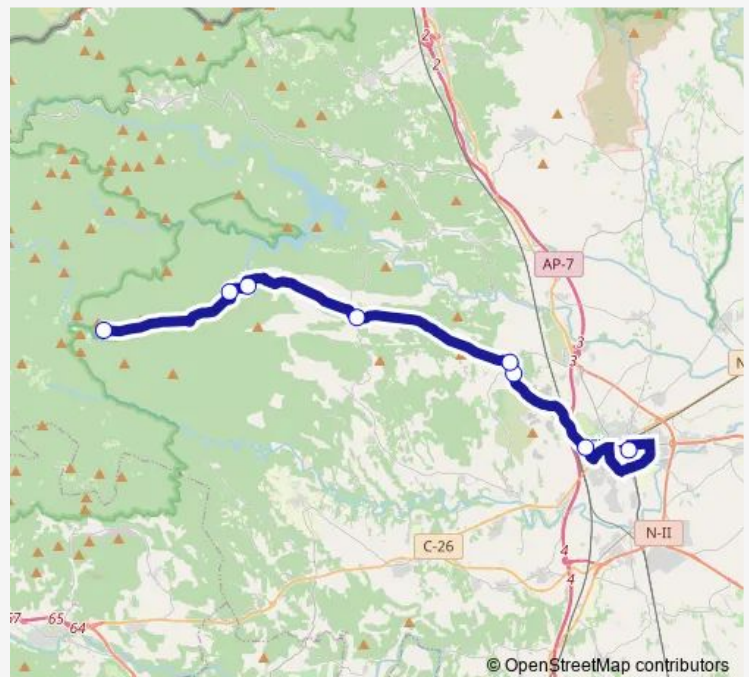

Llers, Centre (Dir. Albanyà)

Terrades, (Dir. Albanyà)

Sant Llorenç DE LA Muga, (Dir. Figueres)

Sant Llorenç DE LA Muga, Urb. (Dir. Albanyà)

Albanya (Dir. Figueres)

Route schedule

Figueres, Estacio — Albanyà (Dir. Figueres)

Monday 06:15-19:00

Tuesday 06:15-19:00

Wednesday 06:15-19:00

Thursday 06:15-19:00

Friday 06:15-19:00

Saturday 06:15-19:00

Sunday 06:15-19:00

Route info

Direction: Figueres, Estacio

Stops: 8

Trip Duration: 0 hour 45 min

14 — Albanyà - Figueres

Direction

Albanya (Dir. Figueres) — Figueres, Estacio

8 stops

[Open route schedule](#)

Saturday 07:00-19:45

Sunday 07:00-19:45

Route info

Direction: Albanya (Dir. Figueres)

Stops: 8

Trip Duration: 0 hour 45 min

14 Bus time schedules and route maps are available in an offline PDF at busmaps.com. Use the busmaps.com website to see live bus times, train schedule or subway schedule, and step-by-step directions for all public transit in Llers