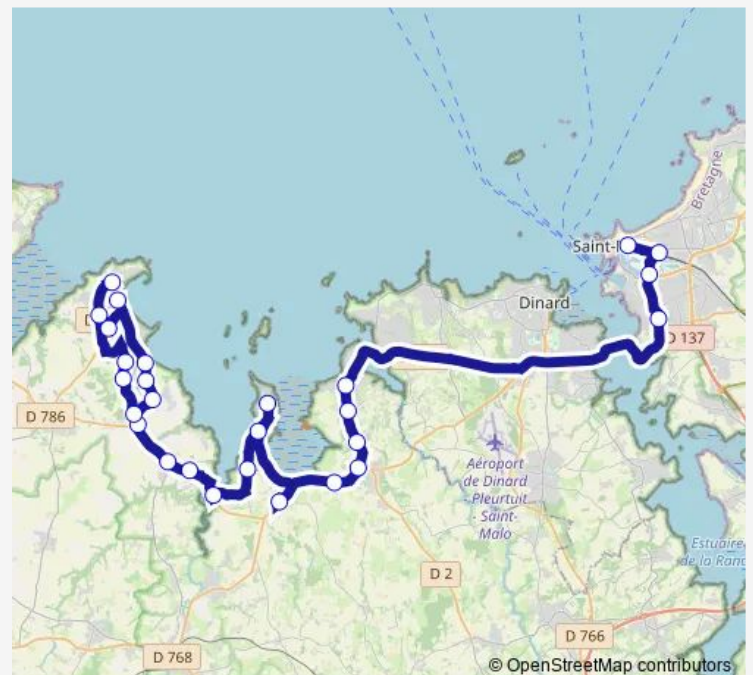

Col Le Bocage

Collège Sainte-Marie

Route schedule

Ploubalay Eglise — Collège Sainte-Marie

Monday	07:50
Tuesday	07:50
Wednesday	07:50
Thursday	07:50
Friday	07:50
Saturday	—
Sunday	—

Route info

Direction: Ploubalay Eglise

Stops: 4

Trip Duration: 0 hour 29 min

14 — Saint-Malo - Saint-Cast

Direction

Collège Sainte-Marie — La Giclais

8 stops

[Open route schedule](#)

Collège Sainte-Marie

Direction: La Giclais

Stops: 6

Trip Duration: 0 hour 34 min

Direction

Louis Martin — Z. Artisanale

27 stops

[Open route schedule](#)

Louis Martin

Sunday —

Route info

Direction: Louis Martin

Stops: 27

Trip Duration: 1 hour 28 min

La Cour

Z. Artisanale

Direction