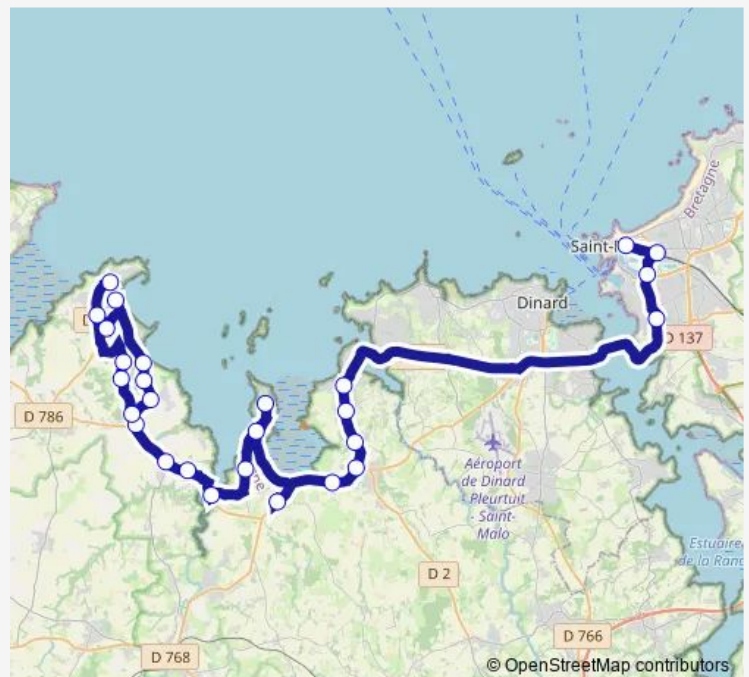

Col Le Bocage

Collège Sainte-Marie

Route schedule

Ploubalay Eglise — Collège Sainte-Marie

Monday	07:50
Tuesday	07:50
Wednesday	07:50
Thursday	07:50
Friday	07:50
Saturday	—
Sunday	—

Route info

Direction: Ploubalay Eglise

Stops: 4

Trip Duration: 0 hour 29 min

14 — Saint-Malo - Saint-Cast

Direction

La Giclais — Collège Sainte-Marie

6 stops

[Open route schedule](#)

La Giclais

Direction

Louis Martin — Z. Artisanale

27 stops

[Open route schedule](#)

Louis Martin

Gare Quai B

Maupertuis-Hôpital

Doutreleau

Tuesday 08:20-18:00

Wednesday 12:22-18:00

Thursday 08:20-18:00

Friday 08:20-18:00

Saturday 13:40-16:00

Sunday —

Route info

Direction: Louis Martin