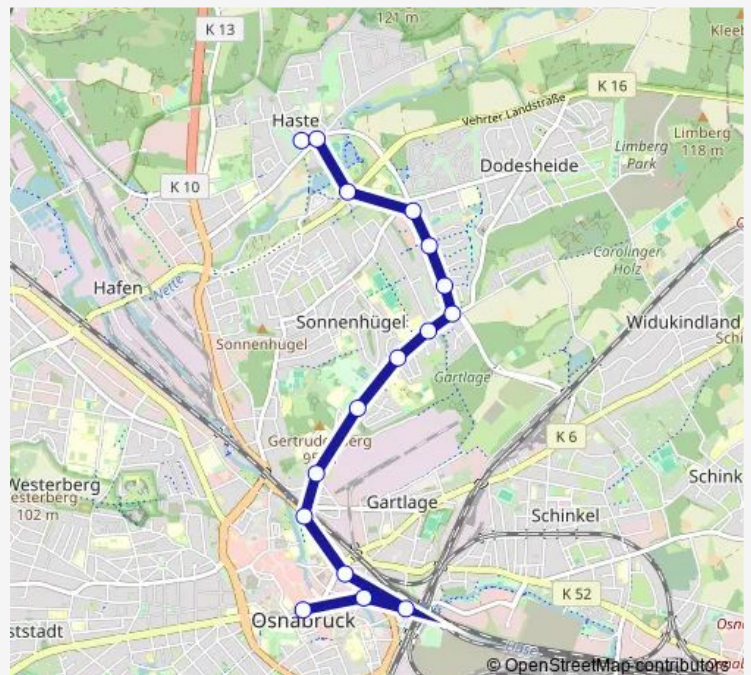

### Direction

Osnabrück Hauptbahnhof/Zob — Osnabrück Neumarkt

3 stops

[Open route schedule](#)

Osnabrück Hauptbahnhof/Zob

Osnabrück Stresemannplatz

Osnabrück Neumarkt

### Route schedule

Osnabrück Hauptbahnhof/Zob — Osnabrück Neumarkt

Monday 05:11-23:07

Tuesday 05:11-23:07

Wednesday 05:11-23:07

Thursday 05:11-23:07

Friday 05:11-23:07

Saturday 05:22-23:07

### Route info

Direction: Osnabrück Hauptbahnhof/Zob

Stops: 3

Trip Duration: 0 hour 4 min

**Direction**

Osnabrück Neumarkt — Osnabrück Hauptbahnhof/Zob

2 stops

[Open route schedule](#)

## Route info

Direction: Osnabrück Neumarkt

Stops: 2

Trip Duration: 0 hour 4 min