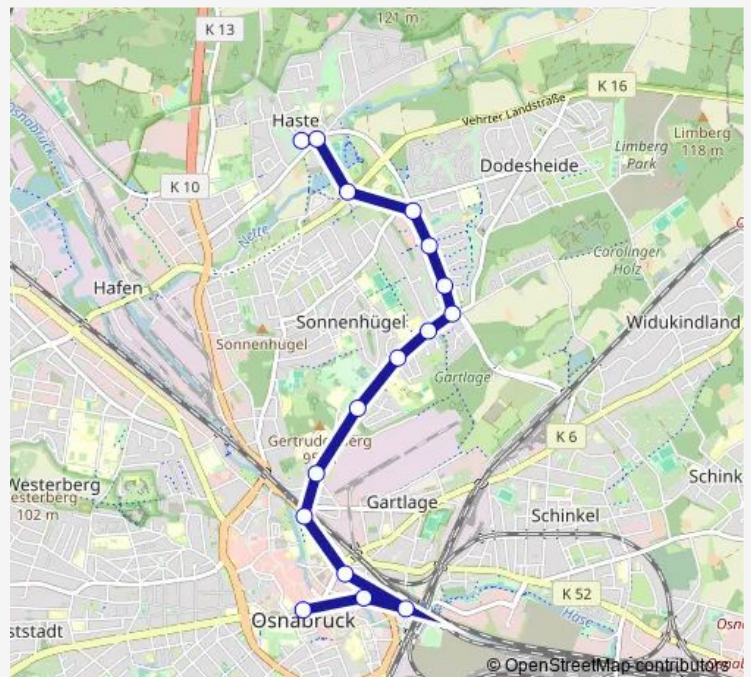

Direction

Osnabrück Hauptbahnhof/Zob — Osnabrück Neumarkt

3 stops

[Open route schedule](#)

Osnabrück Hauptbahnhof/Zob

Osnabrück Stresemannplatz

Osnabrück Neumarkt

Route schedule

Osnabrück Hauptbahnhof/Zob — Osnabrück Neumarkt

Monday 05:11-23:07

Tuesday 05:11-23:07

Wednesday 05:11-23:07

Thursday 05:11-23:07

Friday 05:11-23:07

Saturday 05:22-23:07

Sunday 07:37-23:07

Route info

Direction: Osnabrück Hauptbahnhof/Zob

Stops: 3

Trip Duration: 0 hour 4 min

Direction

Osnabrück Neumarkt — Osnabrück Nettebad

14 stops

[Open route schedule](#)

Direction: Osnabrück Neumarkt

Stops: 14

Trip Duration: 0 hour 19 min

Direction

Osnabrück Neumarkt — Osnabrück Nettebad

14 stops

[Open route schedule](#)

Osnabrück Neumarkt