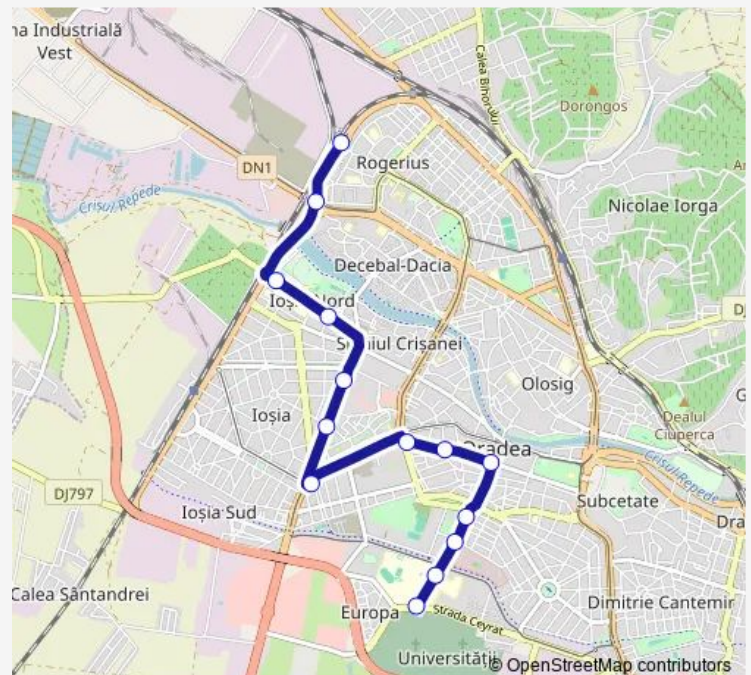

Direction

Biserica Baptista Rogerius — Cimitirul Rulikowsky

14 stops

[Open route schedule](#)

Biserica Baptista Rogerius

Pod Rutier

Piata Iosia

Sala Antonio Alexe

Universitate

Cimitirul Rulikowsky

Route schedule

Biserica Baptista Rogerius — Cimitirul Rulikowsky

Monday 09:34-22:51

Tuesday 09:34-22:51

Wednesday 09:34-22:51

Thursday 09:34-22:51

Friday 09:34-22:51

Saturday 06:59-22:36

Sunday 05:49-22:50

Route info

Direction: Biserica Baptista Rogerius

Stops: 14

Trip Duration: 0 hour 27 min

Direction

Cimitirul Rulikowsky — Biserica Baptista Rogerius

16 stops

[Open route schedule](#)

Cimitirul Rulikowsky

Universitate

Oficiul de Cadastru

Muzeu Tarii Crisurilor

Biserica cu Luna li