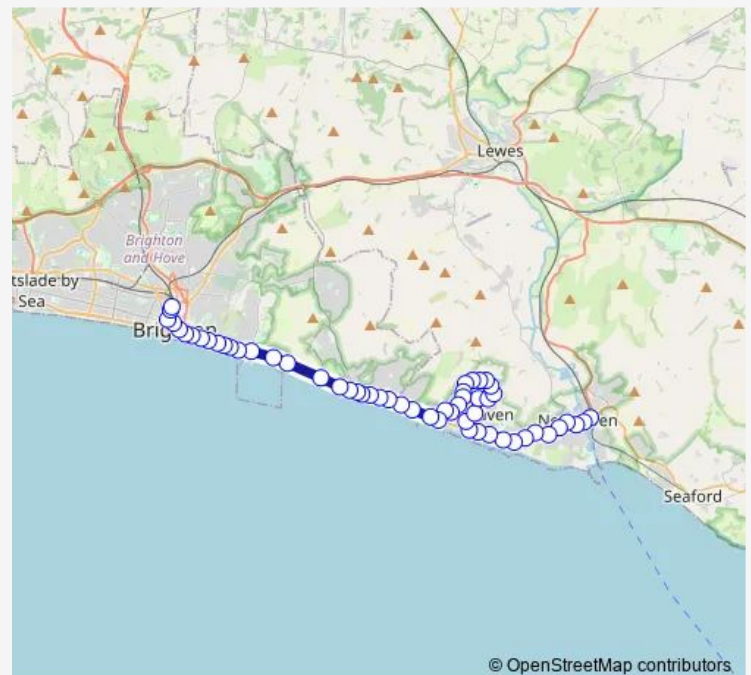

Cripps Avenue

Roderick Avenue North

Bretts Field

Route schedule

Railway Station Interchange — Cardinal Newman School

Monday 07:06

Tuesday 07:06

Wednesday 07:06

Thursday 07:06

Friday 07:06

Saturday —

Sunday —

Route info

Direction: Railway Station Interchange

Stops: 62

Trip Duration: 1 hour 13 min

© OpenStreetMap contributors.

14 — Brighton - Peacehaven

Downs Walk

The Martins

Heathy Brow

Cavendish Close

Chatsworth Park

Arundel Road

St Peter's Avenue

Telscombe Cliffs Way

Broomfield Avenue

Telscombe Tye

Bannings Vale

Saltdean Lido

Chichester Drive West

Cranleigh Avenue