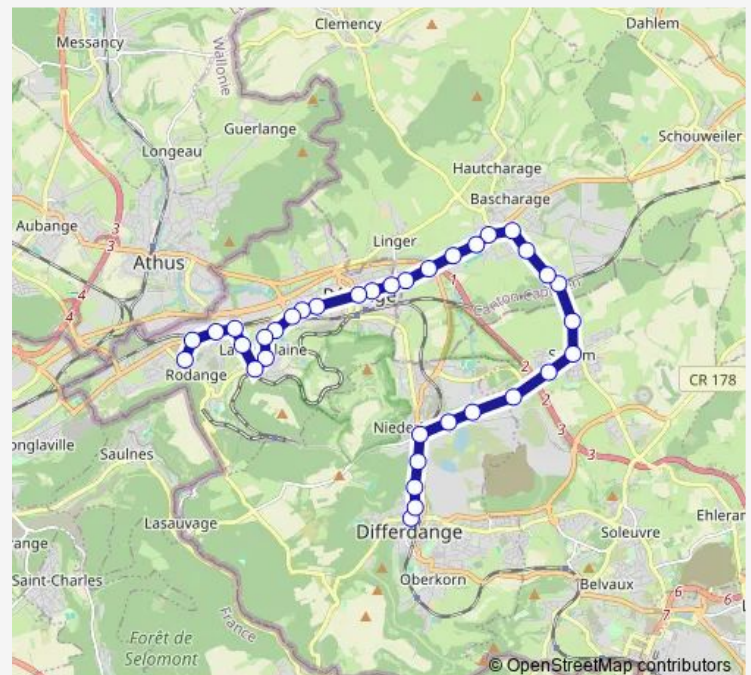

Bascharage, Sicon

Route schedule

Rodange, Rue Joseph Moscardo — Differdange, Schoul

Monday 05:07-23:07

Tuesday 05:07-23:07

Wednesday 05:07-23:07

Thursday 05:07-02:32⁺¹

Friday 03:32-02:32⁺¹

Saturday 03:32-02:32⁺¹

Sunday 03:32-22:37

Route info

Direction: Rodange, Rue Joseph Moscardo

Stops: 40

Trip Duration: 0 hour 41 min

Bascharage, Treff/Op Acker

Bascharage, Place Schumann

Bascharage, Boeltgen

Bascharage, Pierre Clement

Bascharage, Gare Quai 2

Sanem, Op Lohr

Sanem, Zentrum

Sanem, Place Tornaco

Sanem, Cité Tornaco

Sanem, Niederkuererstrooss

Direction: Differdange, Schoul

Stops: 35

Trip Duration: 0 hour 39 min

Lamadelaine, Gare

Lamadelaine, Bei der Millen

Lamadelaine, Wisestrooss

Lamadelaine, Schoul

Lamadelaine, Kierch