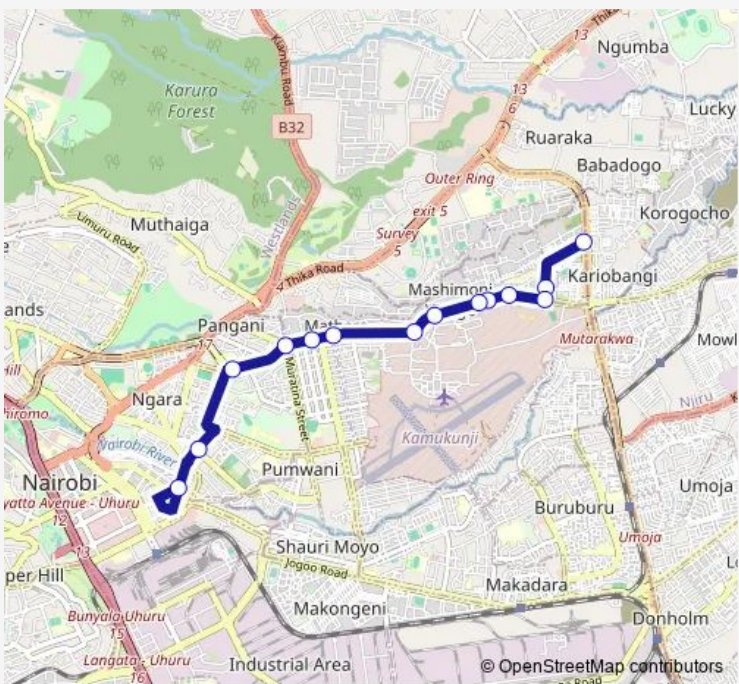

Bus 14 Ronald Ngala-Juja Road-Eastleigh-Huruma-Kariobangi

[Go to website](#)

Direction
 Kariobangi Terminal — Otc
 14 stops
[Open route schedule](#)

- Kariobangi Terminal
- Junction Autospars
- Johnsaga
- Flats
- Base/Moi Forces Secondary School
- Kwa Chief
- Number 10
- Moi Airforces Stage
- Jay Community
- St. Teresa
- Mlango Kubwa
- Pangani Girls' School/Chai Road
- Kariokor
- Otc

Route schedule
 Kariobangi Terminal — Otc

Monday	06:00
Tuesday	06:00
Wednesday	06:00
Thursday	06:00
Friday	06:00
Saturday	06:00
Sunday	06:00

Route info
 Direction: Kariobangi Terminal
 Stops: 14
 Trip Duration: 0 hour 19 min

14 — Ronald Ngala-Juja Road-Eastleigh-Huruma-Kariobangi **BusMaps**

Direction

Otc — Kariobangi Terminal

19 stops

[Open route schedule](#)

Otc

Kariokor

Pangani Girls' School/Chai Road

Sunday 06:00

Route info

Direction: Otc

Stops: 19

Trip Duration: 0 hour 21 min

14 Bus time schedules and route maps are available in an offline PDF at busmaps.com. Use the busmaps.com website to see live bus times, train schedule or subway schedule, and step-by-step directions for all public transit in Nairobi