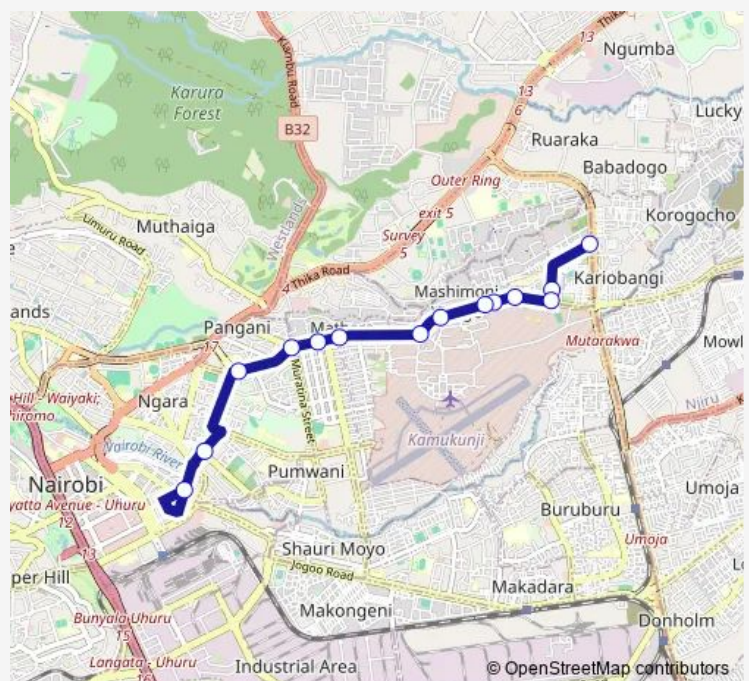

Bus 14 Ronald Ngala-Juja Road-Eastleigh-Huruma-Kariobangi

[Go to website](#)

Direction

Kariobangi Terminal — Otc

14 stops

[Open route schedule](#)

Kariobangi Terminal

Junction Autospars

Mlango Kubwa

Pangani Girls' School/Chai Road

Kariokor

Otc

Route schedule

Kariobangi Terminal — Otc

Monday	06:00
Tuesday	06:00
Wednesday	06:00
Thursday	06:00
Friday	06:00
Saturday	06:00
Sunday	06:00

Route info

Direction: Kariobangi Terminal

Stops: 14

Trip Duration: 0 hour 19 min

14 — Ronald Ngala-Juja Road-Eastleigh-Huruma-Kariobangi

Direction

Otc — Kariobangi Terminal

19 stops

[Open route schedule](#)

Thursday 06:00

Friday 06:00

Saturday 06:00

Sunday 06:00

Route info

Direction: Otc

Stops: 19

Trip Duration: 0 hour 21 min