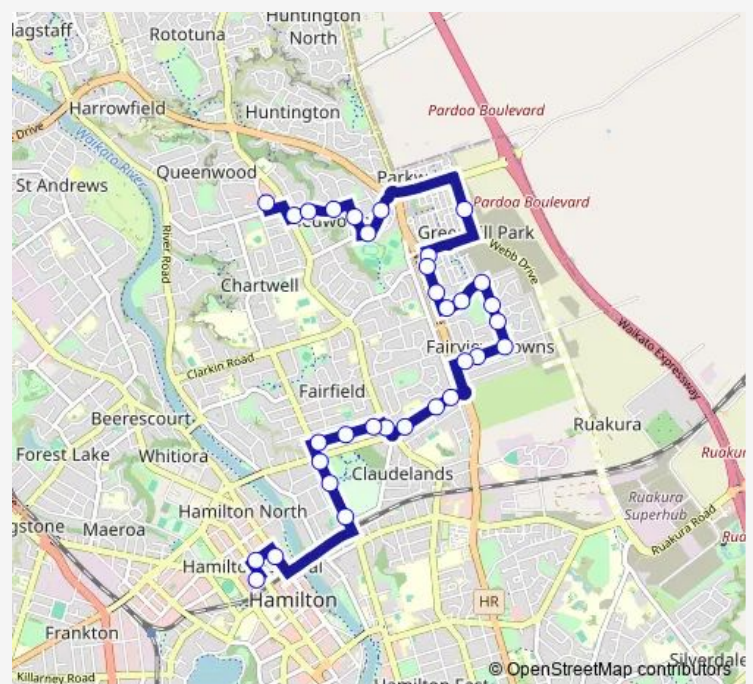

18 Powells Rd

92 Fifth Ave

70 Fifth Ave

Route schedule

Lynden Court East A (Chartwell Shopping Centre) — Transport Centre

Monday 06:50-18:50

Tuesday 06:50-18:50

Wednesday 06:50-18:50

Thursday 06:50-18:50

Friday 06:50-18:50

Saturday 08:05-18:05

Sunday 08:05-18:05

Route info

Direction: Lynden Court East A (Chartwell Shopping Centre)

Stops: 32

Trip Duration: 0 hour 31 min

Opp 825 Heaphy Tce

611 Victoria St

99 London St

Transport Centre

Direction

Transport Centre (Platform O) — Lynden Court East C
(Chartwell Shopping Centre)

33 stops

[Open route schedule](#)

Sunday 08:30-18:30

Route info

Direction: Transport Centre (Platform O)

Stops: 33

Trip Duration: 0 hour 33 min

Webb Dr - North

126 Crosby Rd

98 Crosby Rd (near Porritt Stadium)