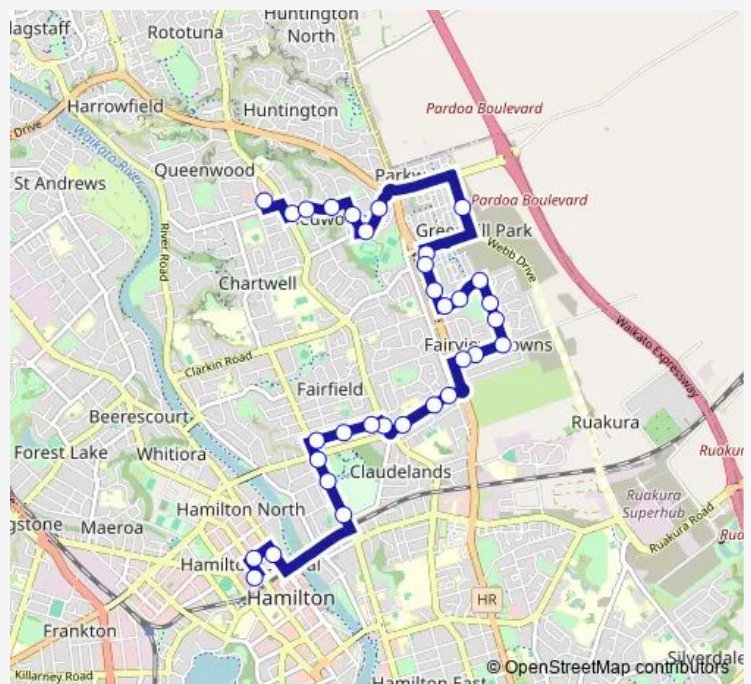

18 Powells Rd

92 Fifth Ave

70 Fifth Ave

Route schedule

Lynden Court East A (Chartwell Shopping Centre) — Transport Centre

Monday 06:50-18:50

Tuesday 06:50-18:50

Wednesday 06:50-18:50

Thursday 06:50-18:50

Friday 06:50-18:50

Saturday 08:05-18:05

Sunday 08:05-18:05

Route info

Direction: Lynden Court East A (Chartwell Shopping Centre)

Stops: 32

Trip Duration: 0 hour 28 min

Opp 825 Heaphy Tce

611 Victoria St

99 London St

Transport Centre

Direction

Transport Centre (Platform O) — Lynden Court East C
(Chartwell Shopping Centre)

33 stops

[Open route schedule](#)

Sunday 08:30-18:30

Route info

Direction: Transport Centre (Platform O)

Stops: 33

Trip Duration: 0 hour 29 min

Webb Dr - North

126 Crosby Rd

98 Crosby Rd (near Porritt Stadium)