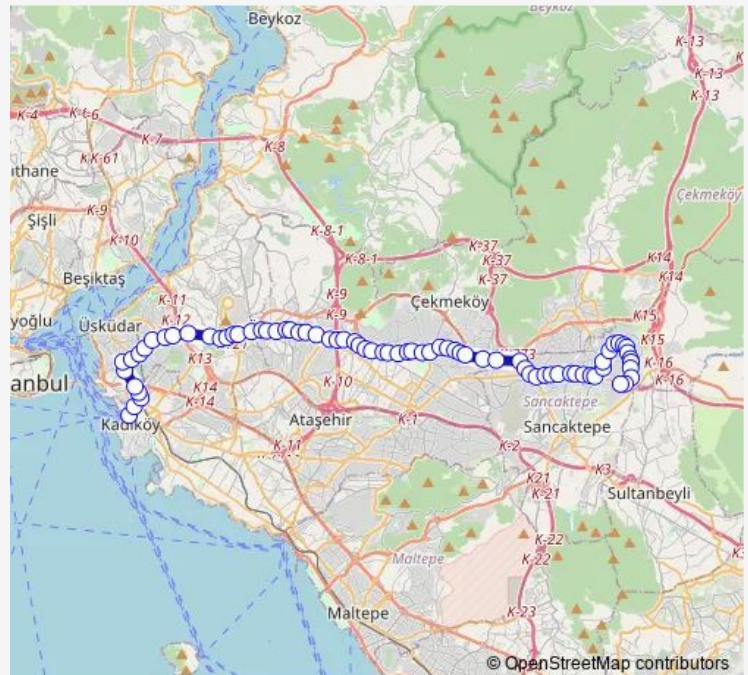

NAMAZGAH

SANTRAL

Route schedule

KADIKÖY — YENİDOĞAN PERONLAR

Monday	06:15-00:15 ⁺¹
Tuesday	06:15-00:15 ⁺¹
Wednesday	06:15-00:15 ⁺¹
Thursday	06:15-00:15 ⁺¹
Friday	06:15-00:15 ⁺¹
Saturday	06:15-00:15 ⁺¹
Sunday	06:45-24:00

Route info

Direction: KADIKÖY

Stops: 75

Trip Duration: 1 hour 4 min

■ 14 — Kadiköy - Yenidoğan Peronlar

BusMaps

SÜTÇÜ İMAM CADDESİ

15 TEMMUZ ŞEHİTLER MEYDANI