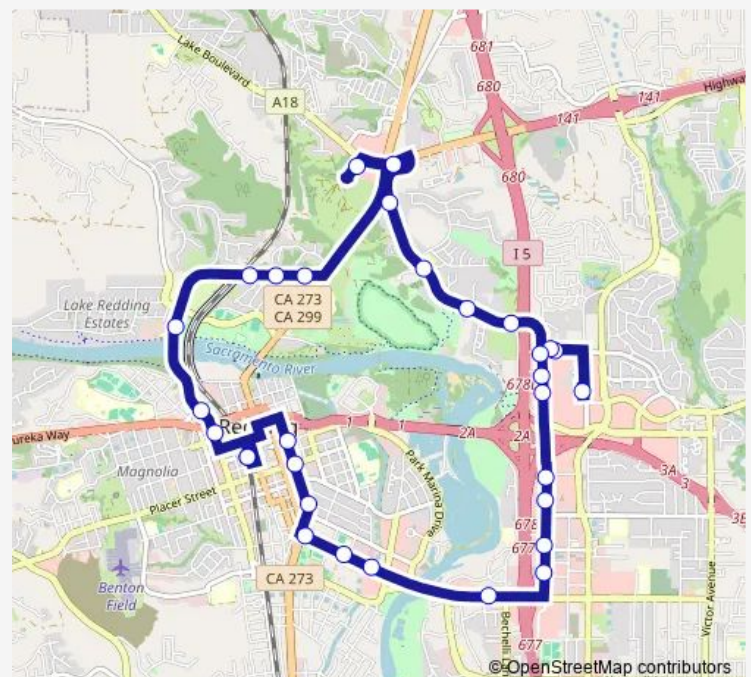

Hilltop Dr at Mercedes Ln

Hilltop Dr at Sandpointe Dr

Hilltop Dr at Palisades Ave

Browning St at Mission De Oro Dr

Canby Transfer Center

Browning St at Mission De Oro Dr

Hilltop Dr at Browning St

Hilltop Dr at Rockaway Dr

Hilltop Dr at E. Palisades Ave

Hilltop Dr at Presidio St

Hilltop Dr at Mistletoe Ln

Route schedule

Downtown Transit Center — Downtown Transit Center

Monday 06:20-18:20

Tuesday 06:20-18:20

Wednesday 06:20-18:20

Thursday 06:20-18:20

Friday 06:20-18:20

Saturday 09:20-18:20

Sunday —

Route info

Direction: Downtown Transit Center

Stops: 31

Trip Duration: 1 hour 0 min

14 — Route 14

Hilltop Dr at Industrial St

Hilltop Dr at Commerce St

Cypress Ave at Rosemary Ave

Cypress Ave at Athens Ave

Cypress Ave at Civic Center Dr

Cypress Ave at Pine St

East St at Lincoln St