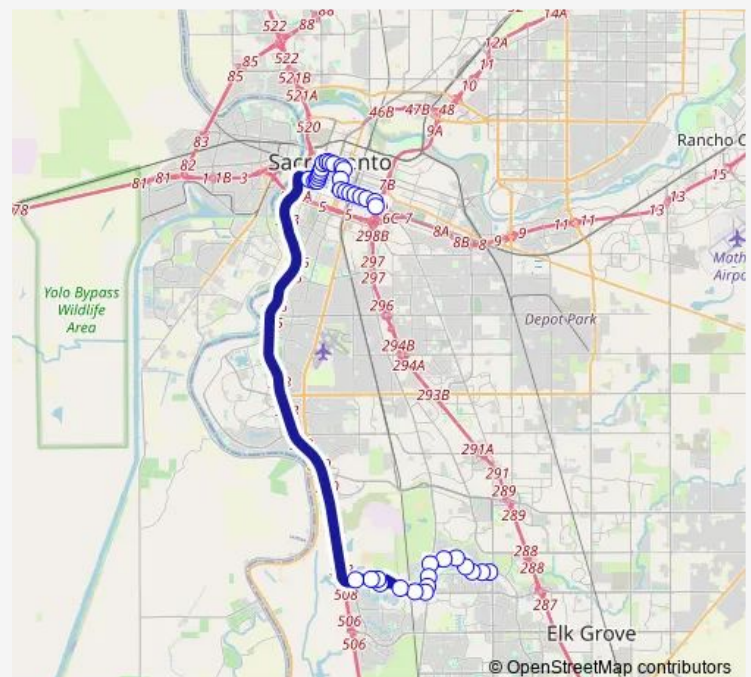

Q St & 5th St

Q St. at 7th St.

Q St. & 8th St. (Nb)

8th St. & P St. (Nb)

8th St. & O St. (Nb)

Route schedule

Big Horn & Bruceville (Wb) — 29th St & R St (Sb)

Monday 05:45-06:45

Tuesday 05:45-06:45

Wednesday 05:45-06:45

Thursday 05:45-06:45

Friday 05:45-06:45

Saturday —

Sunday —

Route info

Direction: Big Horn & Bruceville (Wb)

Stops: 38

Trip Duration: 0 hour 57 min

14 — Route 14

BusMaps

8th St. & N St. (Nb)

8th St. & Capitol Mall (Nb)

8th St. & K St. (Nb)

J St. at 9th St.

Friday 15:45-16:45

Saturday —

Sunday —

Route info

Direction: 30th St & R St (Nb)

Stops: 35

Trip Duration: 0 hour 55 min

Franklin Blvd & Laguna Blvd (Nb)