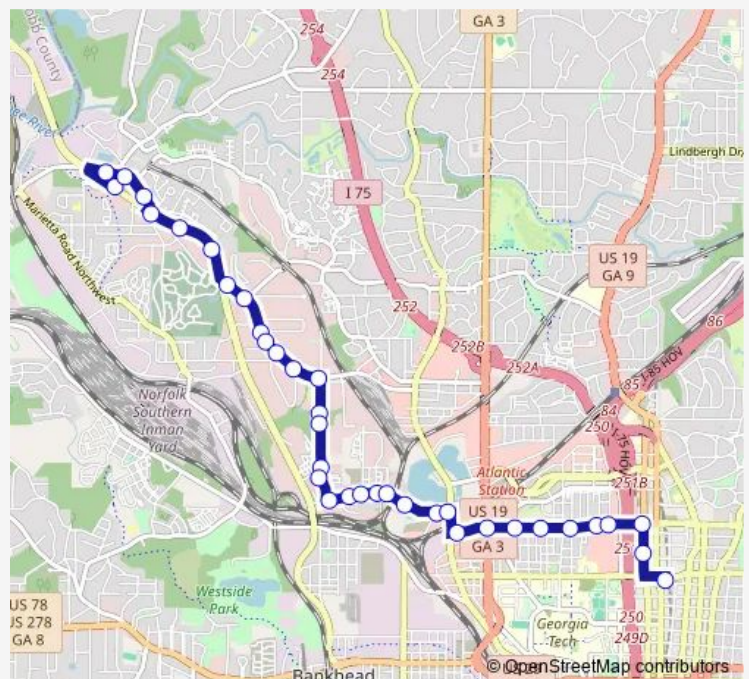

Ellsworth Industrial Blvd @ 1320

Huff RD NW @ Ellsworth Industrial Blvd Nw

Huff RD @ 1088

Huff RD NW @ Fairmont AVE Nw

Route schedule

Marietta Blvd NW @ Moores Mill RD Nw — Midtown Station

Monday 04:45-23:25

Tuesday 04:45-23:25

Wednesday 04:45-23:25

Thursday 04:45-23:25

Friday 04:45-23:25

Saturday 05:25-23:25

Sunday 05:25-23:25

Route info

Direction: Marietta Blvd NW @ Moores Mill RD Nw

Stops: 36

Trip Duration: 0 hour 28 min

14 — 14th Street / Blandtown

Huff RD NW @ English ST Nw

Huff RD NW @ Boyd AVE Nw

Huff RD @ N Ashby St

Huff RD @ Foster St

Huff RD NW @ Howell Mill RD Nw

Sunday 06:05-00:05⁺¹

Route info

Direction: Midtown Station

Stops: 34

Trip Duration: 0 hour 24 min

Chattahoochee AVE @ 1391

Chattahoochee AVE NW @ Logan CIR Nw

Chattahoochee AVE NW @ Collier RD Nw