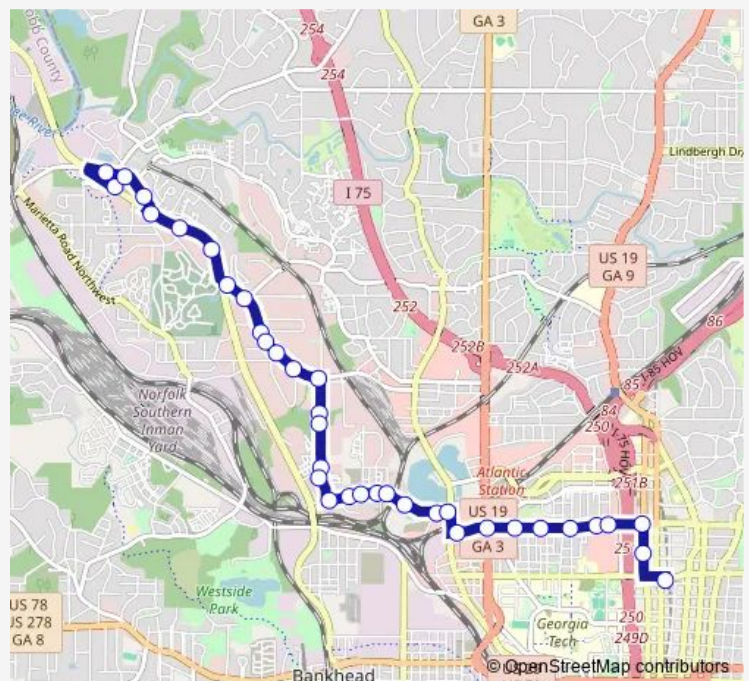

Ellsworth Industrial Blvd @ 1510

Ellsworth Industrial Blvd @ Elaine AVE Nw

Ellsworth Industrial Blvd @ 1320

Huff RD NW @ Ellsworth Industrial Blvd Nw

Huff RD @ 1088

Huff RD NW @ Fairmont AVE Nw

Route schedule

Marietta Blvd NW @ Moores Mill RD Nw — Midtown Station

Monday 04:45-23:25

Tuesday 04:45-23:25

Wednesday 04:45-23:25

Thursday 04:45-23:25

Friday 04:45-23:25

Saturday 05:25-23:25

Sunday 05:25-23:25

Route info

Direction: Marietta Blvd NW @ Moores Mill RD Nw

Stops: 36

Trip Duration: 0 hour 32 min

14 — 14th Street / Blandtown

Huff RD NW @ English ST Nw

Huff RD NW @ Boyd AVE Nw

Huff RD @ N Ashby St

Thursday 05:25-00:05⁺¹

Friday 05:25-00:05⁺¹

Saturday 06:05-00:05⁺¹

Sunday 06:05-00:05⁺¹

Route info

Direction: Midtown Station

Stops: 34

Trip Duration: 0 hour 22 min