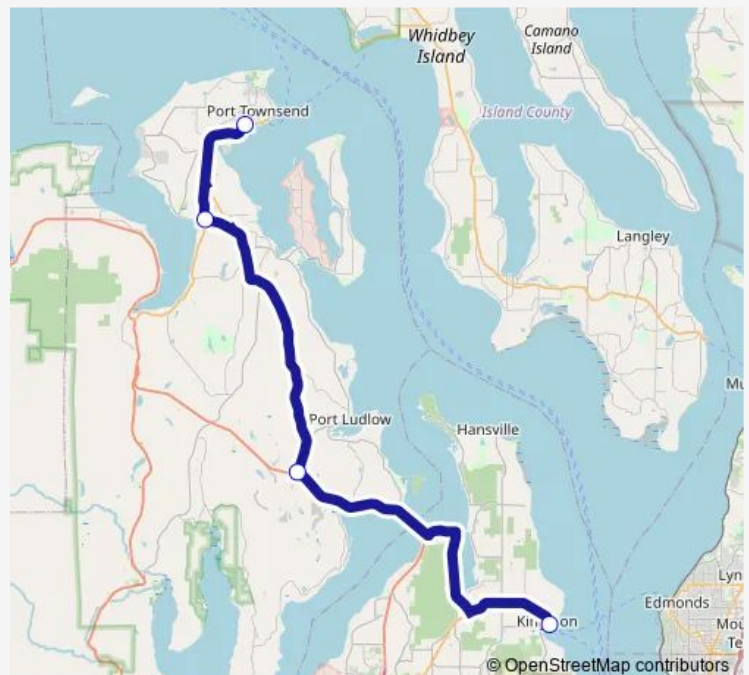

Friday 08:42-16:07

Saturday 08:42-16:07

Sunday —

Route info

Direction: Kingston Ferry Terminal

Stops: 4

Trip Duration: 1 hour 12 min

Direction

Haines Place Park and Ride — Kingston Ferry Terminal

4 stops

[Open route schedule](#)

Haines Place Park and Ride

Four Corners Park & Ride

Gateway Visitor Center

Kingston Ferry Terminal

Route schedule

Haines Place Park and Ride — Kingston Ferry Terminal

Monday	07:20-14:50
Tuesday	07:20-14:50
Wednesday	07:20-14:50
Thursday	07:20-14:50
Friday	07:20-14:50
Saturday	07:20-14:50
Sunday	—

Route info

Direction: Haines Place Park and Ride