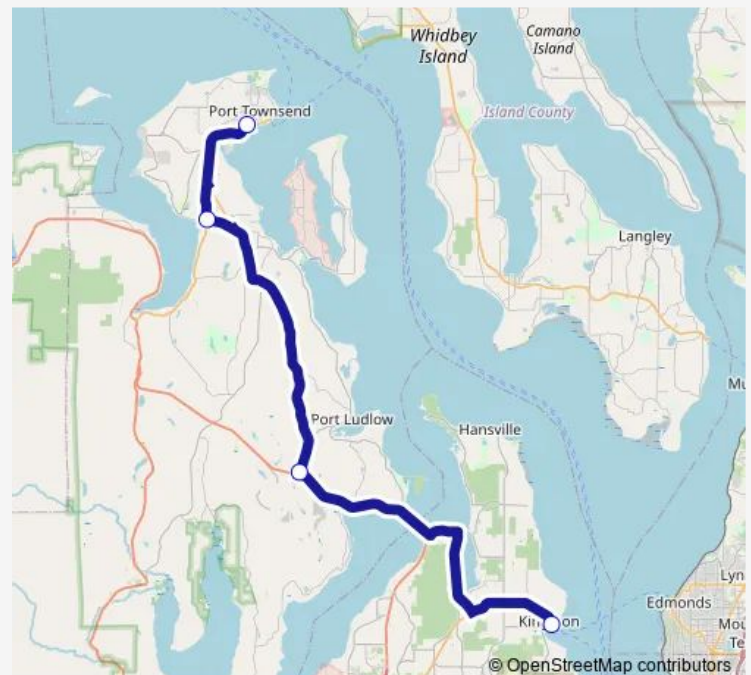

Friday 08:42-16:07

Saturday 08:42-16:07

Sunday —

Route info

Direction: Kingston Ferry Terminal

Stops: 4

Trip Duration: 1 hour 12 min

Direction

Haines Place Park and Ride — Kingston Ferry Terminal

4 stops

[Open route schedule](#)

Haines Place Park and Ride

Four Corners Park & Ride

Gateway Visitor Center

Kingston Ferry Terminal

Route schedule

Haines Place Park and Ride — Kingston Ferry Terminal

Monday	07:20-14:50
Tuesday	07:20-14:50
Wednesday	07:20-14:50
Thursday	07:20-14:50
Friday	07:20-14:50
Saturday	07:20-14:50
Sunday	—

Route info

Direction: Haines Place Park and Ride