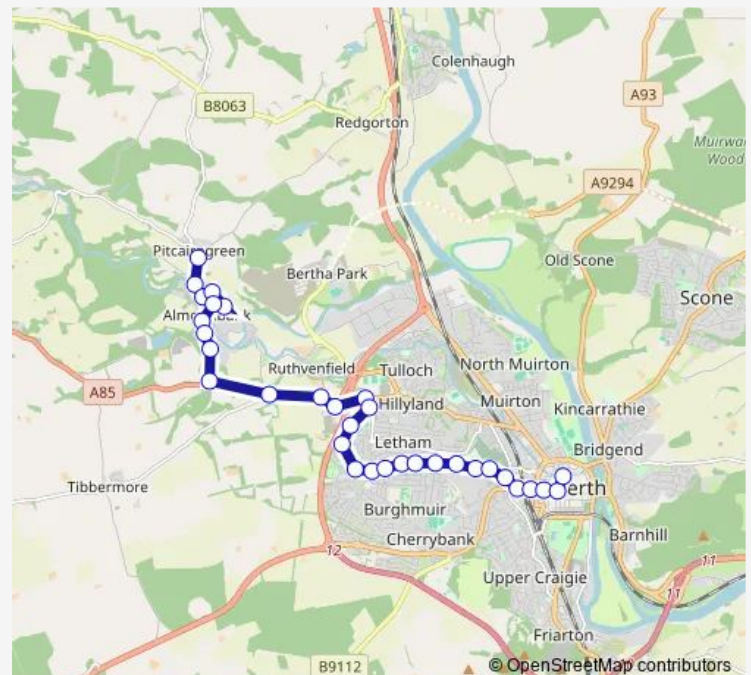

### Route schedule

Kinnoull Street — Hotel

Monday 15:45-17:05

Tuesday 15:45-17:05

Wednesday 15:45-17:05

Thursday 15:45-17:05

Friday 15:45-17:05

Saturday —

### Route info

Direction: Kinnoull Street

Stops: 34

Trip Duration: 0 hour 30 min

14 — Perth - Pitcairngreen

Castle Brae

Lochty Industrial Est

RN Stores