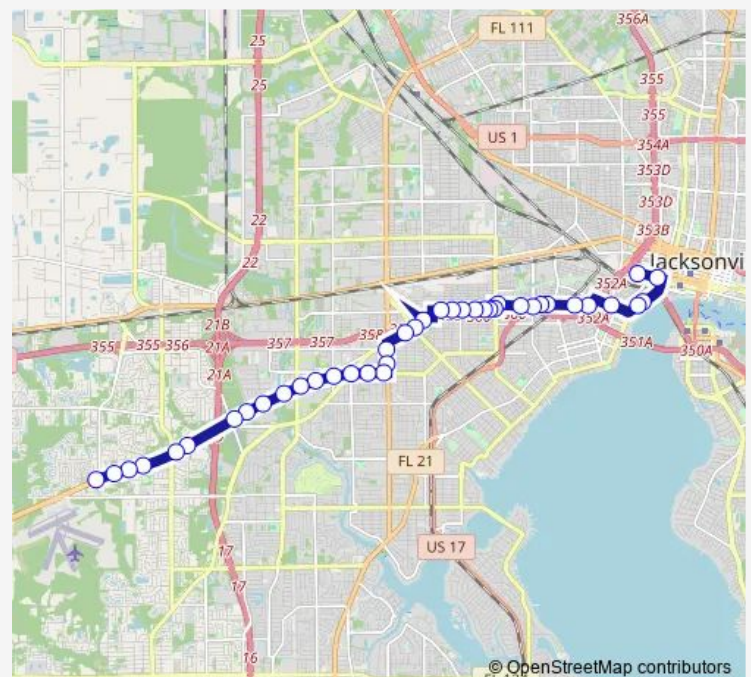

Normandy Blvd + Lane Ave

Normandy Blvd. & opp. Verna Blvd.

Normandy Blvd + Ellis Rd

Route schedule

Normandy Blvd + Hammond Blvd — Jrhc Bay C

Monday 05:25-23:05

Tuesday 05:25-23:05

Wednesday 05:25-23:05

Thursday 05:25-23:05

Friday 05:25-23:05

Saturday 06:14-21:14

Sunday 06:14-21:14

Route info

Direction: Normandy Blvd + Hammond Blvd

Stops: 50

Trip Duration: 0 hour 43 min

14 — Normandy

BusMaps

Normandy Blvd + Lenox Blvd

Normandy Blvd + Vincent St

Normandy Blvd + Burns Ave

Normandy Blvd + Truman Ave

Cassat Ave + Normandy Blvd fs

Cassat Ave + Sappho Ave

Trip Duration: 0 hour 48 min

Post St + Cassat Ave

Post St + Murray Dr

Post St + Hamilton St

Post St + Wolfe St

Post St + Talbot Ave

Post St + Cypress St

Post St + Nelson St