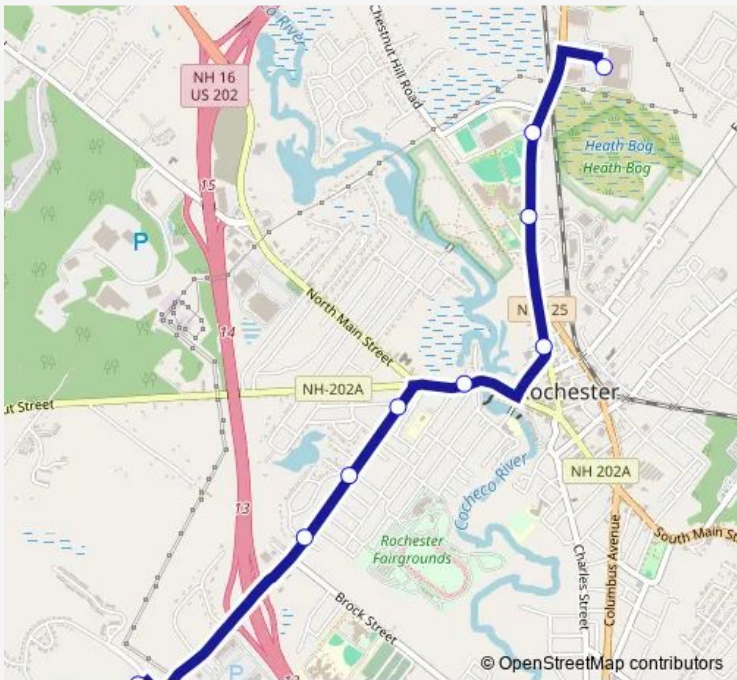

Bus 14 Rochester

[Go to website](#)

Direction
 Rochester Park & Ride — Lilac Mall
 9 stops
[Open route schedule](#)

- Rochester Park & Ride
- Washington / Brock Sts. Northbound
- Washington / Chasse Sts. Northbound
- Washington St. / Madison Ave. Northbound
- North Main / Pine Sts.
- Wakefield St. (Rochester City Hall)
- Wakefield St. (Spaulding High School) Northbound
- Wakefield St. (Lilac Plaza)
- Lilac Mall

Route schedule
 Rochester Park & Ride — Lilac Mall

Monday	06:44-19:44
Tuesday	06:44-19:44
Wednesday	06:44-19:44
Thursday	06:44-19:44
Friday	06:44-19:44
Saturday	06:44-19:44
Sunday	—

Route info
 Direction: Rochester Park & Ride
 Stops: 9
 Trip Duration: 0 hour 10 min

Direction

Lilac Mall — Rochester Park & Ride

9 stops

[Open route schedule](#)

Lilac Mall

Wakefield St. / Community Way

Wakefield St. (Spaulding High School) Southbound

Wakefield / Union Sts.

North Main St. / Cove Ct.

Washington St. / Madison Ave. Southbound

Washington / Chasse Sts. Southbound

Washington / Duquette Sts. Southbound

Rochester Park & Ride

Route schedule

Lilac Mall — Rochester Park & Ride