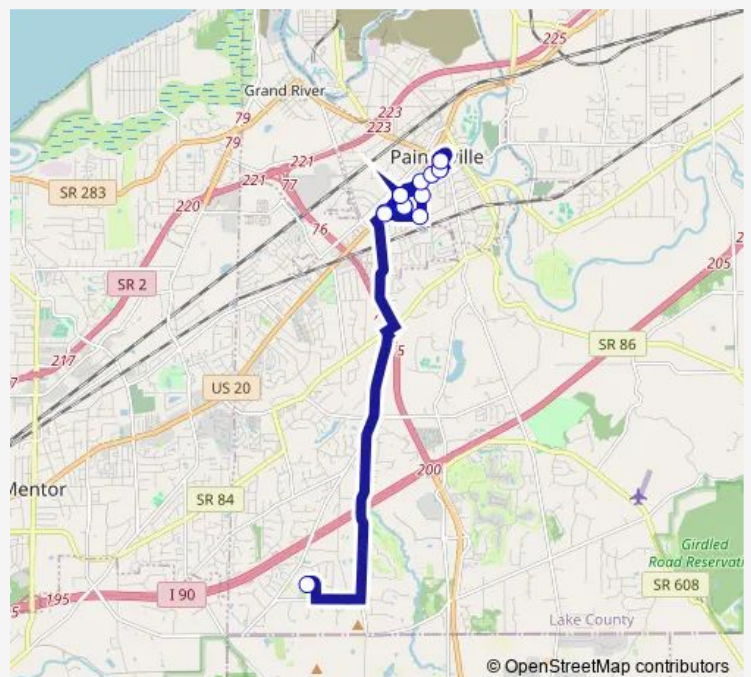

**Bus 14 Lake Erie College**

[Go to website](#)

**Direction**

THE Tower- Lake Erie College Dorms — THE Tower- Lake Erie College Dorms

15 stops

[Open route schedule](#)

THE Tower- Lake Erie College Dorms

W. Washington ST. & Liberty ST. (Wb)

Campus Dorms - Lake Erie College

Front Campus -Lake Erie College

W. Washington ST. & Gillett St.

W. Washington ST. & Wood St.

W Washington ST. & Liberty ST. (Eb)

THE Tower- Lake Erie College Dorms

**Route schedule**

THE Tower- Lake Erie College Dorms — THE Tower- Lake Erie College Dorms

Monday	07:05-12:00
Tuesday	07:05-12:00
Wednesday	07:05-12:00
Thursday	07:05-12:00
Friday	07:05-12:00
Saturday	—
Sunday	—

**Route info**

Direction: THE Tower- Lake Erie College Dorms

Stops: 15

Trip Duration: 0 hour 55 min

14 Bus time schedules and route maps are available in an offline PDF at [busmaps.com](https://busmaps.com). Use the [busmaps.com](https://busmaps.com) website to see live bus times, train schedule or subway schedule, and step-by-step directions for all public transit in Painesville