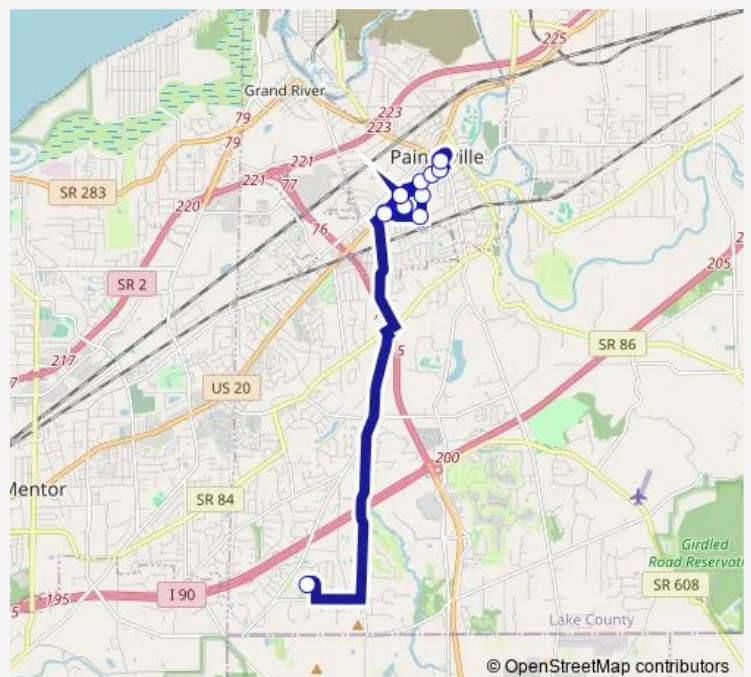

Bus 14 Lake Erie College

[Go to website](#)

Direction

THE Tower- Lake Erie College Dorms — THE Tower- Lake Erie College Dorms

15 stops

[Open route schedule](#)

THE Tower- Lake Erie College Dorms

W. Washington ST. & Liberty ST. (Wb)

Campus Dorms - Lake Erie College

Front Campus -Lake Erie College

W. Washington ST. & Gillett St.

W. Washington ST. & Wood St.

W Washington ST. & Liberty ST. (Eb)

THE Tower- Lake Erie College Dorms

Route schedule

THE Tower- Lake Erie College Dorms — THE Tower- Lake Erie College Dorms

Monday	07:05-12:00
Tuesday	07:05-12:00
Wednesday	07:05-12:00
Thursday	07:05-12:00
Friday	07:05-12:00
Saturday	—
Sunday	—

Route info

Direction: THE Tower- Lake Erie College Dorms

Stops: 15

Trip Duration: 0 hour 55 min

© OpenStreetMap contributors

14 Bus time schedules and route maps are available in an offline PDF at busmaps.com. Use the busmaps.com website to see live bus times, train schedule or subway schedule, and step-by-step directions for all public transit in Painesville