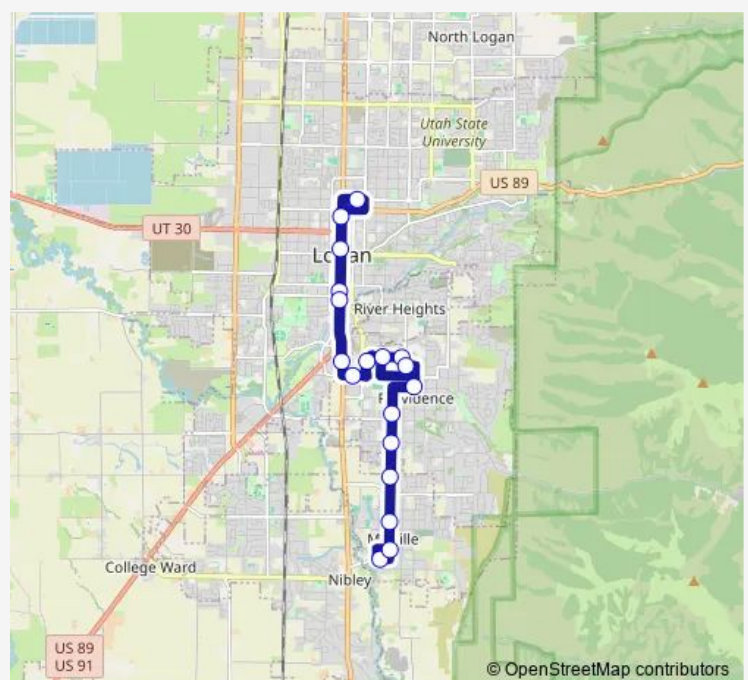

Bus 14 Providence, Millville

[Go to website](#)

Direction

100 South Main(Millville Park & Ride) — 150 East 500 North(Transit Center)

16 stops

[Open route schedule](#)

100 South Main(Millville Park & Ride)

170 North Main

950 South Main

670 South Main(Riverwoods)

354 South Main

50 North Main(Tabernacle)

280 North Main(Key Bank)

150 East 500 North(Transit Center)

Route schedule

100 South Main(Millville Park & Ride) — 150 East 500 North(Transit Center)

Monday 06:48-18:48

Tuesday 06:48-18:48

Wednesday 06:48-18:48

Thursday 06:48-18:48

Friday 06:48-18:48

Saturday —

Sunday —

Route info

Direction: 100 South Main(Millville Park & Ride)

Stops: 16

Trip Duration: 0 hour 22 min

Direction

150 East 500 North(Transit Center) — 100 South Main(Millville Park &Ride)

18 stops

[Open route schedule](#)

150 East 500 North(Transit Center)