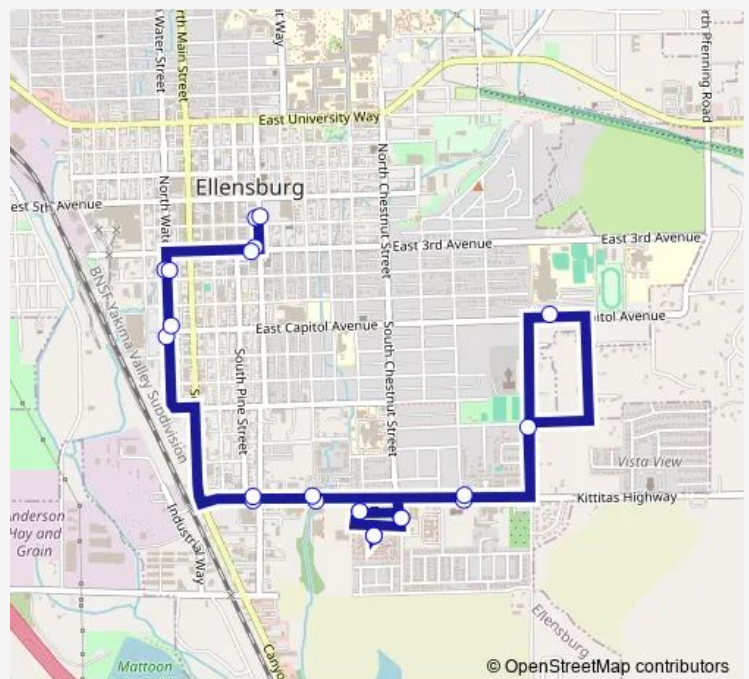

### Route schedule

Ruby & 4th Downtown — Ruby & 4th Downtown

Monday	06:55-18:55
Tuesday	06:55-18:55
Wednesday	06:55-18:55
Thursday	06:55-18:55
Friday	06:55-18:55
Saturday	06:55-18:55
Sunday	06:55-18:55

### Route info

Direction: Ruby & 4th Downtown

Stops: 22

Trip Duration: 0 hour 30 min

## Direction

Ruby & 4th Downtown — Ruby & 4th Downtown

17 stops

[Open route schedule](#)

Ruby & 4th Downtown

Sprague & 7th

Wildcat Way & 11th

Dean Nic & Walnut (Brooks Library)

## Route schedule

Ruby & 4th Downtown — Ruby & 4th Downtown

Monday 07:27-18:27

Tuesday 07:27-18:27

Wednesday 07:27-18:27

Thursday 07:27-18:27

Friday 07:27-18:27

Saturday 07:27-18:27