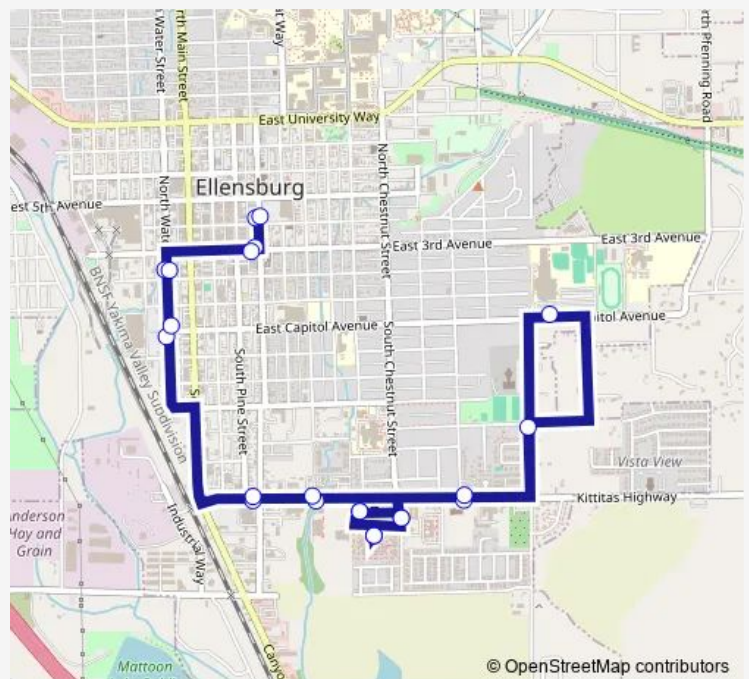

### Direction

Ruby & 4th Downtown — Ruby & 4th Downtown

22 stops

[Open route schedule](#)

Ruby & 4th Downtown

3rd & Ruby

Water & 2nd

Water & Capitol

### Route schedule

Ruby & 4th Downtown — Ruby & 4th Downtown

Monday 06:55-18:55

Tuesday 06:55-18:55

Wednesday 06:55-18:55

Thursday 06:55-18:55

Friday 06:55-18:55

Saturday 06:55-18:55

### Route info

Direction: Ruby & 4th Downtown

Stops: 22

Trip Duration: 0 hour 30 min

**Direction**

Ruby &amp; 4th Downtown — Ruby &amp; 4th Downtown

17 stops

[Open route schedule](#)

## Route schedule

Ruby &amp; 4th Downtown — Ruby &amp; 4th Downtown

Monday 07:27-18:27

Tuesday 07:27-18:27

Wednesday 07:27-18:27

Thursday 07:27-18:27

Friday 07:27-18:27

Saturday 07:27-18:27