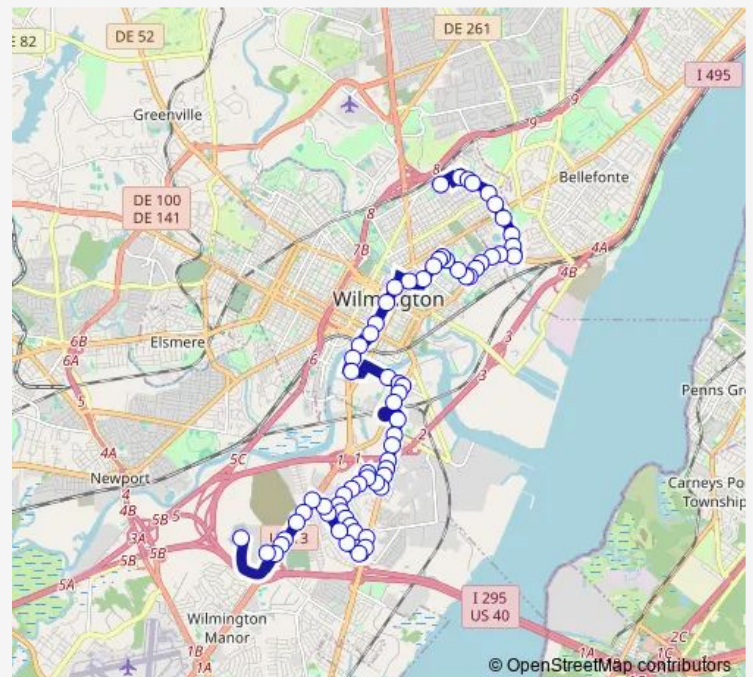

GOV Printz Blvd @ Pepsi Plant

Northeast Blvd @ 35th St

Northeast Blvd @ 30th St

Northeast Blvd @ OP 29th St

Northeast Blvd @ 27th St

26th ST @ Heald St

26th ST @ Locust St

26th ST @ Pine St

26th ST @ Jessup St

Jessup ST @ 25th St

Jessup ST @ 23rd St

Route schedule

Miller RD Shop Ctr — Baylor Women'S Correctional Inst

Monday 05:05-22:50

Tuesday 05:05-22:50

Wednesday 05:05-22:50

Thursday 05:05-22:50

Friday 05:05-22:50

Saturday 06:20-22:25

Sunday —

Route info

Direction: Miller RD Shop Ctr

Stops: 68

Trip Duration: 0 hour 42 min

14 — Baylor/Dhss / Miller Rd Shop Ctr

Jessup ST @ Vandever Ave

16th ST @ Walnut St

King ST @ 13th St

King ST @ 10th ST (Library)

King ST @ 6TH St

King ST @ 3RD St

Market ST @ Shipley ST/Rosa Parks Dr