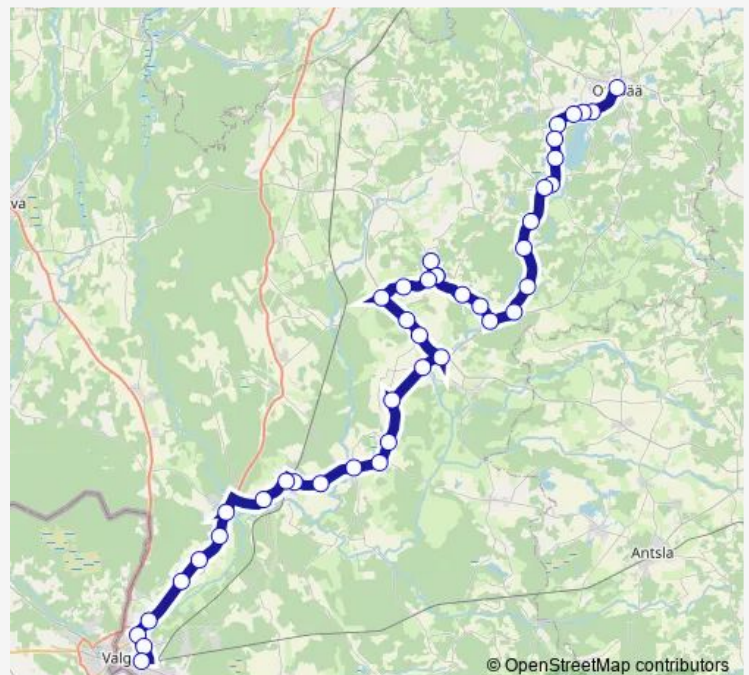

Thursday 07:10

Friday 07:10

Saturday —

Sunday —

Route info

Direction: Otepää

Stops: 42

Trip Duration: 1 hour 5 min