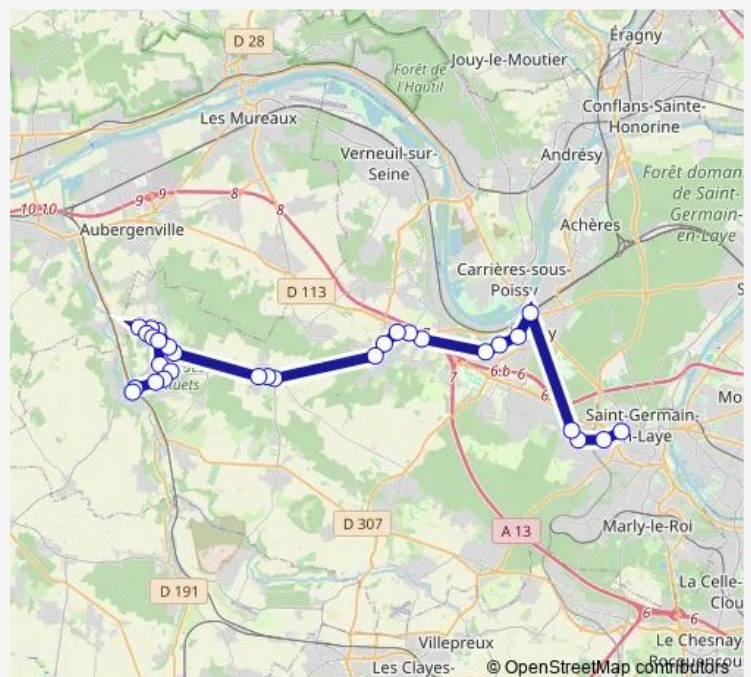

### Direction

Place Lamant — Gare de Maule

30 stops

[Open route schedule](#)

Place Lamant

Nicot / École Notre-Dame

Verdi

Lycée International

### Route schedule

Place Lamant — Gare de Maule

Monday 07:47-19:00

Tuesday 07:47-19:00

Wednesday 07:47-19:00

Thursday 07:47-19:00

Friday 07:47-18:41

Saturday —

### Route info

Direction: Place Lamant

Stops: 30

Trip Duration: 1 hour 17 min

Muguets

Manoir

Fauvettes

Cauchoiserie Allée des Roses

## Route info

Direction: Gare de Poissy Sud

Stops: 15

Trip Duration: 0 hour 33 min