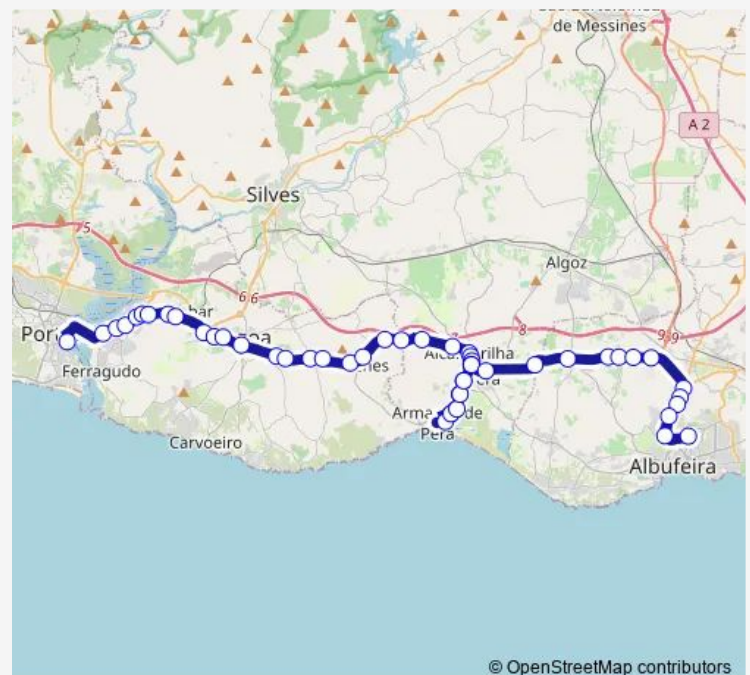

### Route schedule

Portimão (Guanaré) — Albufeira (Terminal Rodoviário)

Monday 07:15-15:45

Tuesday 07:15-15:45

Wednesday 07:15-15:45

Thursday 07:15-15:45

Friday 07:15-15:45

Saturday 09:30

### Route info

Direction: Portimão (Guanaré)

Stops: 50

Trip Duration: 1 hour 5 min

© OpenStreetMap contributors

14 — Albufeira – Portimão (por Guia)

BusMaps

Aqualand

## Route info

Direction: Albufeira (Terminal Rodoviário)

Stops: 56

Trip Duration: 1 hour 5 min

Alcantarilha (Amendoeiras)

Alcantarilha (Quinta do Rogel)

Alcantarilha (Encalho A22)

Aqualand