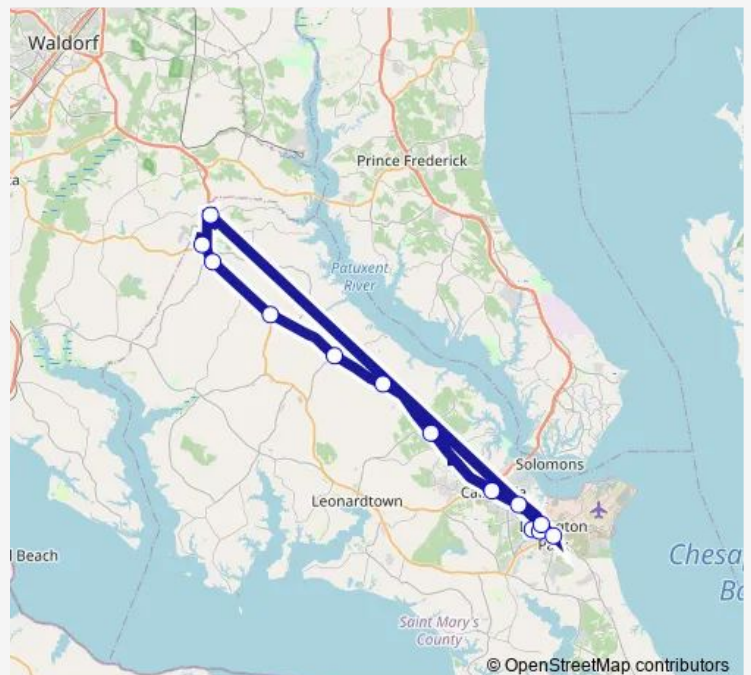

Intersection of Three Notch Rd and South Sandgates Rd

Three Notch Rd Opposite of Hollywood Medical Center

Intersection of Three Notch Rd and Old Rolling Rd

San Souci Plaza

Lexington Park Active Adult Community

Intersection of Spring Valley Dr and Valley Ct

Intersection of Three Notch Rd and Valley Dr

Tulagi Place

Route schedule

Charlotte Hall Food Lion — Tulagi Place

| | |
|-----------|-------------|
| Monday | 08:00-18:00 |
| Tuesday | 08:00-18:00 |
| Wednesday | 08:00-18:00 |
| Thursday | 08:00-18:00 |
| Friday | 08:00-18:00 |
| Saturday | 08:00-18:00 |
| Sunday | 08:00-18:00 |

Route info

Direction: Charlotte Hall Food Lion

Stops: 13

Trip Duration: 2 hour 0 min

■ 14 — County Span Saturday Route

Direction

Tulagi Place — Charlotte Hall Food Lion

13 stops

Hollywood Medical Center

Intersection of Three Notch Rd and South Sandgates Rd

Intersection of Loveville Rd and Three Notch Rd by East Coast Investments

Shell Gas Station at the intersection of Three Notch and New Market Turner Rd