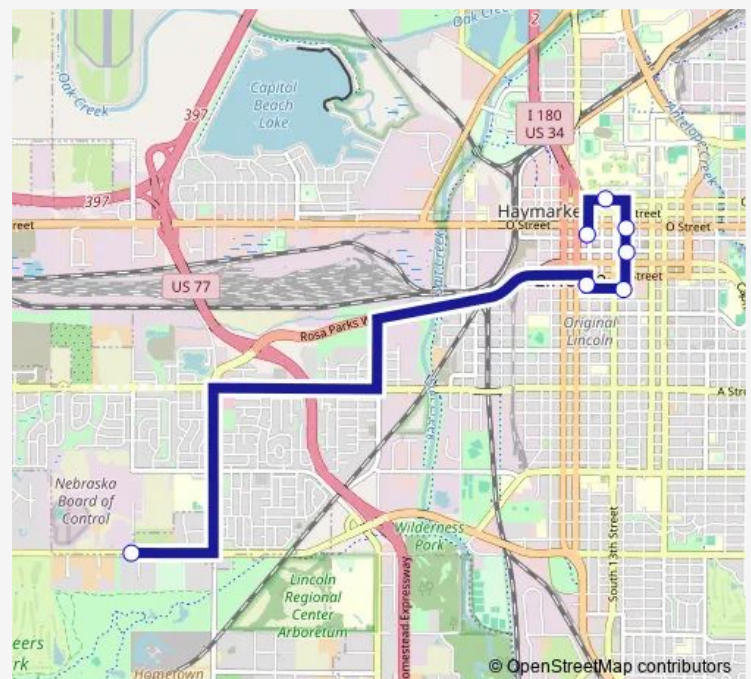

Bus 14 West VAN Dorn

[Go to website](#)

Direction

Community Corrections Center - Lincoln — Gold's - 11th Street

7 stops

[Open route schedule](#)

Community Corrections Center - Lincoln

11th & Lincoln Mall (northwest side)

Lincoln Mall & 14th Street (southwest side)

State Office Building - 14th & M Street (southeast side)

14th & O Street (southeast side)

Q & 13th Street (northwest side)

Gold's - 11th Street

Route schedule

Community Corrections Center - Lincoln — Gold's - 11th Street

Monday 05:30

Tuesday 05:30

Wednesday 05:30

Thursday 05:30

Friday 05:30

Saturday —

Sunday —

Route info

Direction: Community Corrections Center - Lincoln

Stops: 7

Trip Duration: 0 hour 10 min

14 Bus time schedules and route maps are available in an offline PDF at busmaps.com. Use the busmaps.com website to see live bus times, train schedule or subway schedule, and step-by-step directions for all public transit in Lincoln