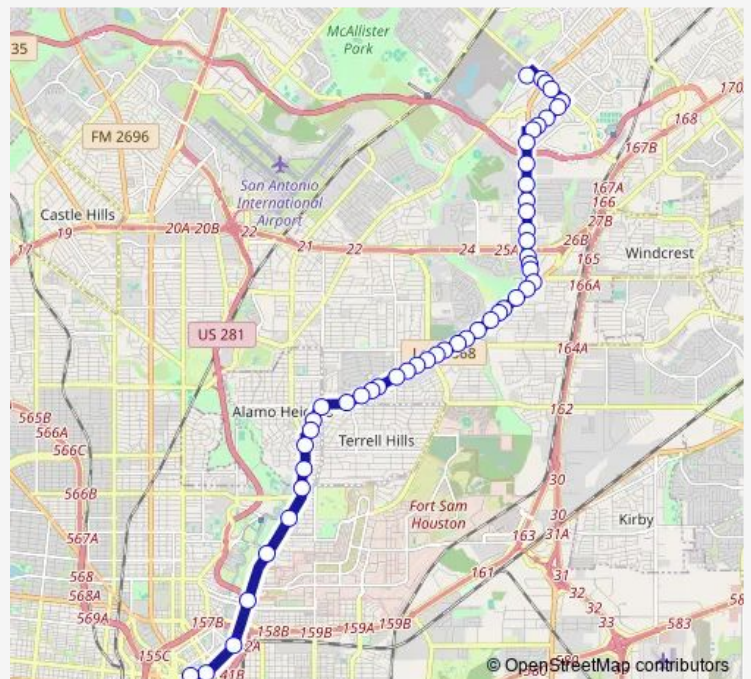

**Bus 14 Perrin Beitel Skip**

[Go to website](#)

**Direction**  
 S. Flores & Dolorosa — UHR Lane Opposite Naco Pass  
 52 stops  
[Open route schedule](#)

- S. Flores & Dolorosa
- FLORES & HOUSTON
- FLORES & PECAN
- PECAN & NAVARRO
- Broadway & Jones
- Broadway between Casa Blanca & Grayson
- Broadway btwn. Josephine & Alling
- Broadway & Mulberry
- Broadway & Pershing
- Broadway & Hildebrand
- Broadway BET Terrell RD & Elizabeth
- Broadway between Arcadia & Grandview
- Austin Hwy. & Ellwood
- Austin Hwy. & Routt
- Austin Hwy. & Montclair
- AUSTIN HWY. & N. NEW BRAUNFELS
- Austin Hwy. & Rittiman Rd.
- Austin Hwy. IN Front OF 1110
- Austin Hwy. & Exeter
- Austin Hwy. Between Exeter & Seidel
- Austin Hwy. & Vandiver

**Route schedule**

S. Flores & Dolorosa — UHR Lane Opposite Naco Pass

Monday	04:59-21:40
Tuesday	04:59-21:40
Wednesday	04:59-21:40
Thursday	04:59-21:40
Friday	04:59-21:40
Saturday	05:11-21:10
Sunday	05:08-21:09

**Route info**

Direction: S. Flores & Dolorosa  
 Stops: 52  
 Trip Duration: 0 hour 51 min

14 — Perrin Beitel Skip

Austin Hwy. AT Legacy Heights Apts

Austin Hwy. IN Front OF 1440

Austin Hwy. & Harry Wurzbach

## Route info

Direction: UHR Lane Opposite Naco Pass

Stops: 50

Trip Duration: 0 hour 49 min

Austin Hwy. Opposite Corine

Austin Hwy. Opposite 1780

Austin Hwy. Opposite 1718

Austin Hwy. & Eisenhower