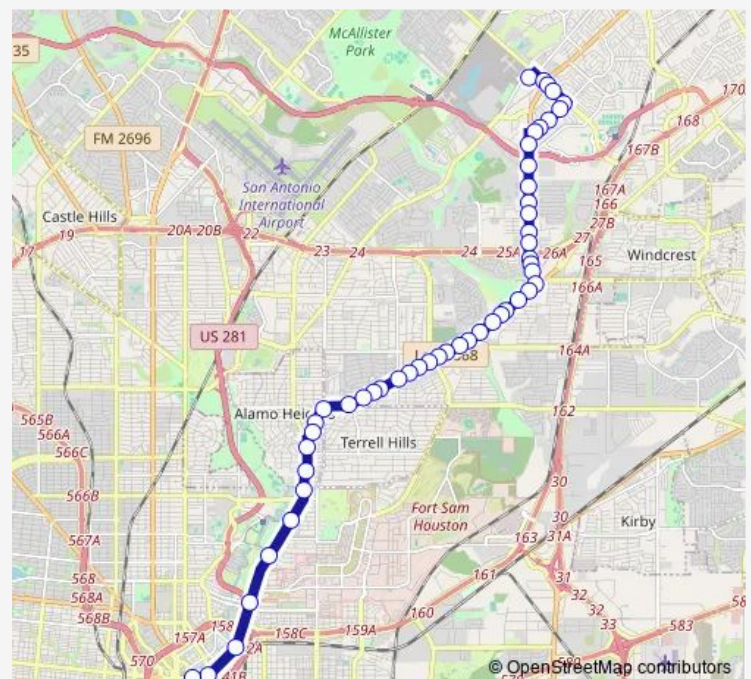

Austin Hwy. & Vandiver

### Route schedule

S. Flores & Dolorosa — UHR Lane Opposite Naco Pass

Monday 04:59-21:40

Tuesday 04:59-21:40

Wednesday 04:59-21:40

Thursday 04:59-21:40

Friday 04:59-21:40

Saturday 05:11-21:10

### Route info

Direction: S. Flores & Dolorosa

Stops: 52

Trip Duration: 0 hour 52 min

14 — Perrin Beitel Skip

Austin Hwy. AT Legacy Heights Apts

Austin Hwy. IN Front OF 1440

Austin Hwy. & Harry Wurzbach

## Route info

Direction: UHR Lane Opposite Naco Pass

Stops: 50

Trip Duration: 0 hour 50 min

Austin Hwy. Opposite Corine

Austin Hwy. Opposite 1780

Austin Hwy. Opposite 1718

Austin Hwy. & Eisenhower