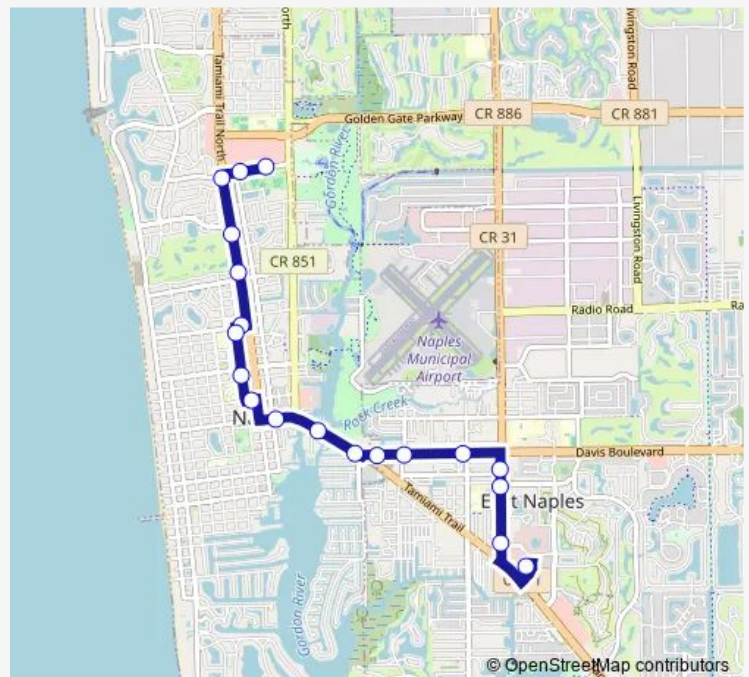

## Bus 14 Bayshore -Coastland Mall

[Go to website](#)

### Direction

undefined — undefined

0 stops

[Open route schedule](#)

### Route schedule

undefined — undefined

Monday	17:35
Tuesday	17:35
Wednesday	17:35
Thursday	17:35
Friday	17:35
Saturday	17:35
Sunday	—

### Route info

Direction:

Stops: 0

Trip Duration: — min

**Direction**

Coastland Mall — Govt Center

19 stops

[Open route schedule](#)