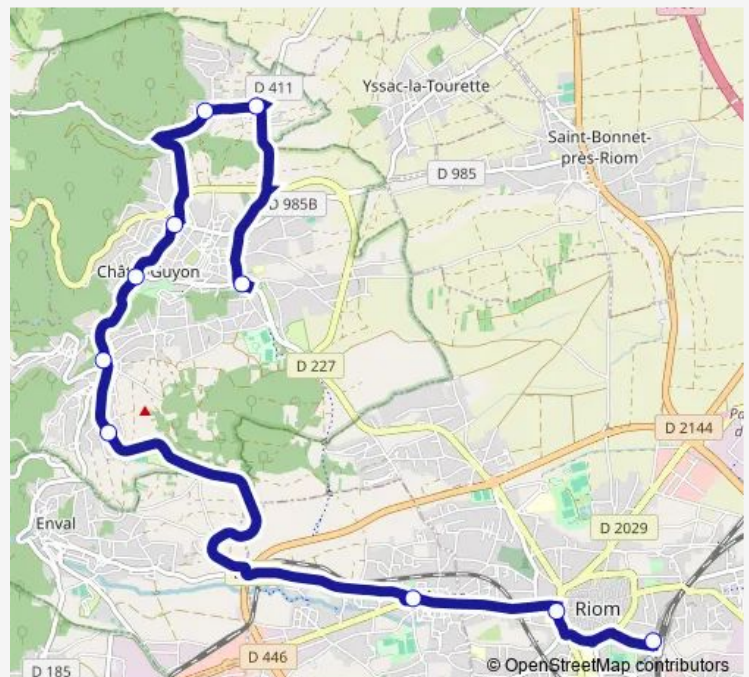

Direction

Collège Champclaux — Pôle Multimodal Sncf

10 stops

[Open route schedule](#)

Collège Champclaux

LES Grosliers

Fonfrede Fonfreyde

Villa Plaisance

Monday 16:40

Tuesday 16:40

Wednesday 12:25

Thursday 16:40

Friday 16:40

Saturday —

Sunday —

Route info

Direction: Collège Champclaux

Stops: 10

Trip Duration: 0 hour 30 min

Direction

Pôle Multimodal Sncf — Collège Champclaux

10 stops

[Open route schedule](#)

Pôle Multimodal Sncf

Saturday —

Sunday —

Route info

Direction: Pôle Multimodal Sncf

Stops: 10

Trip Duration: 0 hour 29 min

14 Bus time schedules and route maps are available in an offline PDF at busmaps.com. Use the busmaps.com website to see live bus times, train schedule or subway schedule, and step-by-step directions for all public transit in Riom