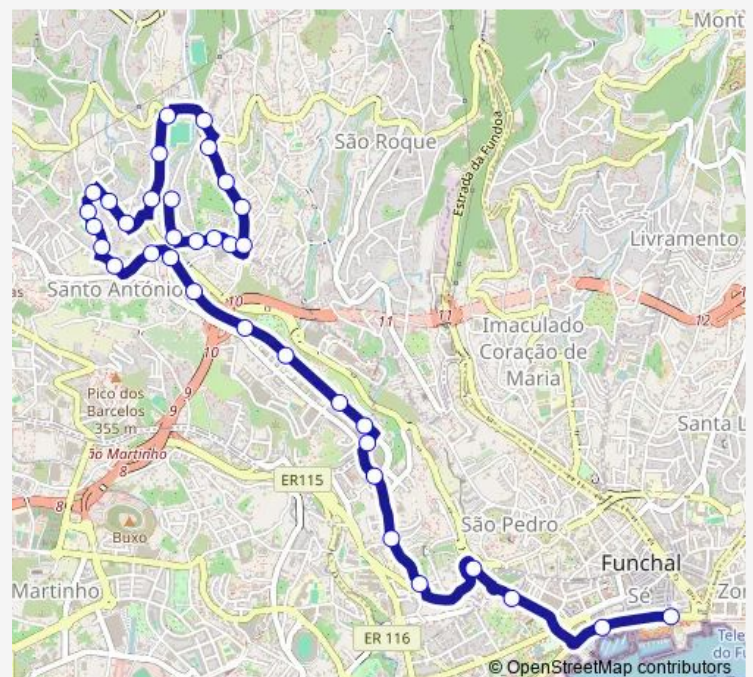

### Route schedule

AV Mar Alfândega (13) — Álamos T-14 (710b)

|           |                           |
|-----------|---------------------------|
| Monday    | 07:00-00:10 <sup>+1</sup> |
| Tuesday   | 07:00-00:10 <sup>+1</sup> |
| Wednesday | 07:00-00:10 <sup>+1</sup> |
| Thursday  | 07:00-00:10 <sup>+1</sup> |
| Friday    | 07:00-00:10 <sup>+1</sup> |
| Saturday  | 07:10-22:30               |
| Sunday    | 07:10-22:00               |

### Route info

Direction: AV Mar Alfândega (13)

Stops: 38

Trip Duration: 0 hour 35 min

14 — Centro - Álamos

BusMaps

CAM Terra Chã S (951)

Cemitério STO António S (953)

## Route schedule

Álamos T-14 (710b) — PC Povo (2)

Monday 06:30-21:45

Tuesday 06:30-21:45

Wednesday 06:30-21:45

Thursday 06:30-21:45

Friday 06:30-21:45

Saturday 06:45-20:00

## Route info

Direction: Álamos T-14 (710b)

Stops: 35

Trip Duration: 0 hour 23 min

CZ Beco da Madalena D (1008)

CZ Azinhaga Ausentes D (1010)

Azinhaga Ausentes D (336)

LEV Cavalo Ferreiras D (690)