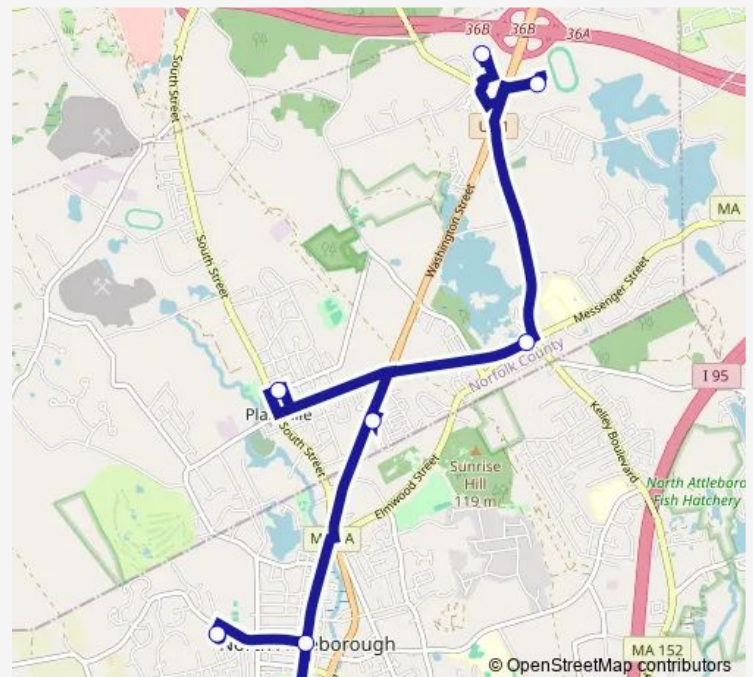

Bus 14 North Attleborough/Plainville

[Go to website](#)

Direction

Plainville Commons Marketplace — North Hub

8 stops

[Open route schedule](#)

Plainville Commons Marketplace

Sturdy Memorial Urgent Care

Sunset Acres

Circle Court

N Washington St & High St

N Washington St & Elm St

Stop and Shop

North Hub

Route schedule

Plainville Commons Marketplace — North Hub

Monday 05:55-17:55

Tuesday 05:55-17:55

Wednesday 05:55-17:55

Thursday 05:55-17:55

Friday 05:55-17:55

Saturday 08:55-15:55

Sunday —

Route info

Direction: Plainville Commons Marketplace

Stops: 8

Trip Duration: 0 hour 30 min

14 — North Attleborough/Plainville

Direction

Plainville Commons Marketplace — North Hub

8 stops

[Open route schedule](#)