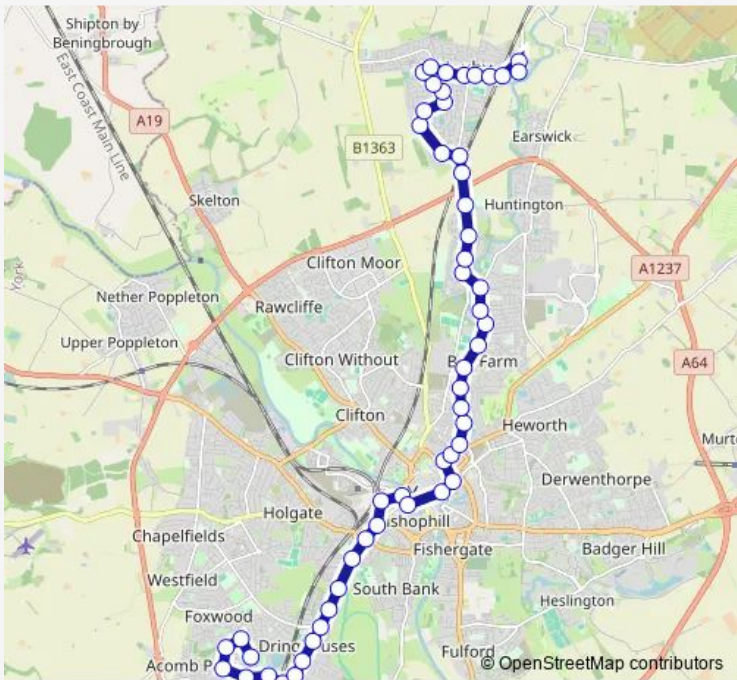

Bus 14 Haxby - Woodthorpe

[Go to website](#)

Direction
 West Nooks — Woodthorpe Shops
 62 stops
[Open route schedule](#)

- West Nooks
- Folks Close
- Allotment Gardens
- Hall Rise
- Memorial Hall
- Red Lion
- Westfield Road
- Sandyland
- Ruddings Close
- Meadow Lane
- Wheatfield Lane
- Old Dike Lands
- Eastfield Avenue
- Haxby Crossing
- Crompton Terrace
- Joseph Rowntree School
- Rowan Avenue
- New Earswick Shops
- Folk Hall
- Alexander Avenue
- Meadowfields Drive

Route schedule
 West Nooks — Woodthorpe Shops

Monday	19:30-22:30
Tuesday	19:30-22:30
Wednesday	19:30-22:30
Thursday	19:30-22:30
Friday	19:30-22:30
Saturday	19:30-22:30
Sunday	—

Route info
 Direction: West Nooks
 Stops: 62
 Trip Duration: 0 hour 56 min

14 — Haxby - Woodthorpe **BusMaps**

Yearsley Grove

Bell Farm

Yearsley Bridge

Kitchener Street

Ramsay Close

Grove Terrace Lane

Lowther Street

Route info

Direction: Woodthorpe Shops

Stops: 53

Trip Duration: 0 hour 54 min

Ramsay Close

Kitchener Street

Yearsley Bridge

Bell Farm