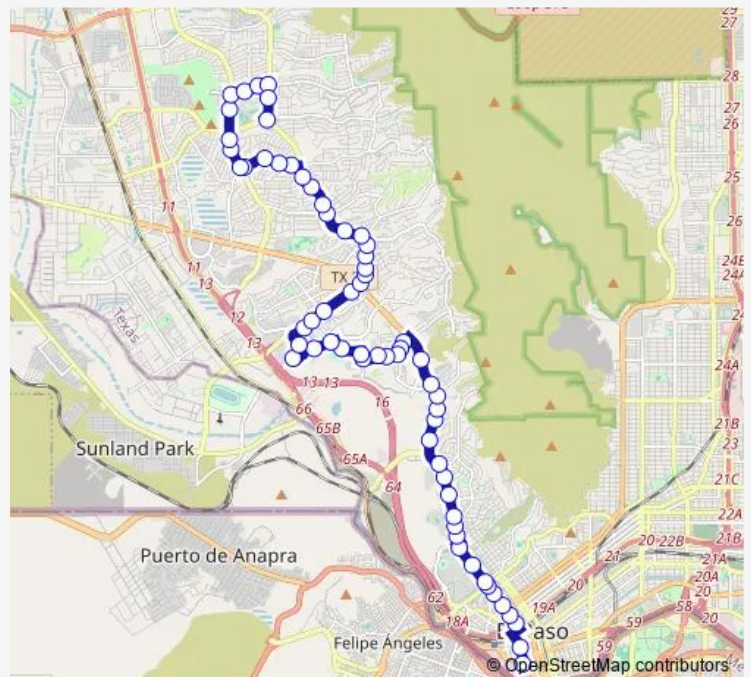

Bus 14 Westwind

[Go to website](#)

Direction

7189 WestwindRedd — Eastside Terminal Bay B

7 stops

[Open route schedule](#)

- 7189 WestwindRedd
- WestwindBrisa Del Mar
- WestwindTepic
- WestwindVilla Hermosa
- WestwindLa Placita
- Westside Transfer Center Bay E
- Eastside Terminal Bay B

Route schedule

7189 WestwindRedd — Eastside Terminal Bay B

Monday	08:52
Tuesday	08:52
Wednesday	08:52
Thursday	08:52
Friday	08:52
Saturday	—
Sunday	—

Route info

Direction: 7189 WestwindRedd

Stops: 7

Trip Duration: 0 hour 32 min

14 — Westwind

Direction

Downtown Transit Ctr Bay I — 7189 WestwindRedd

63 stops

[Open route schedule](#)

Downtown Transit Ctr Bay I

Santa FeOverland

OregonMissouri

Direction: Downtown Transit Ctr Bay I

Stops: 63

Trip Duration: 1 hour 12 min

5236 Carousel

RubinCarousel

RubinMangrum

SuncrestWallenberg

WallenbergWestside Rec.