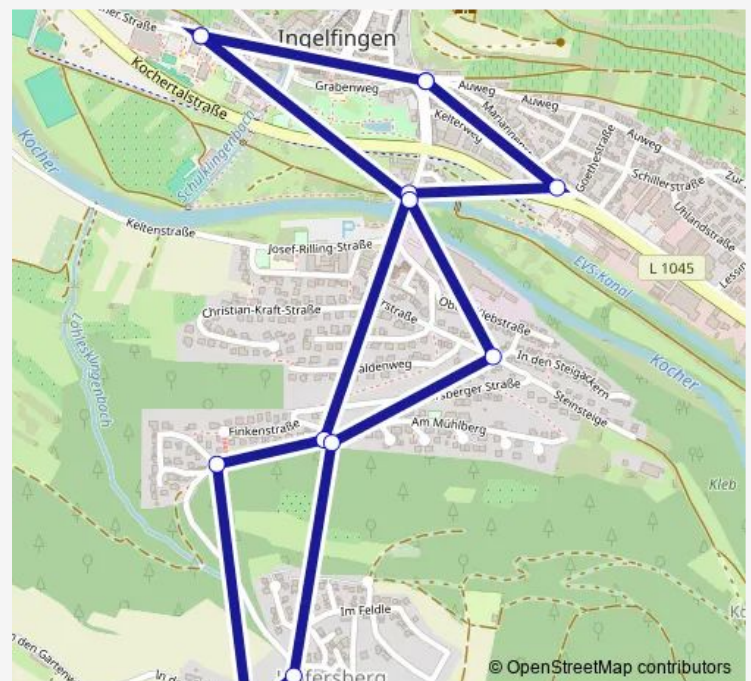

Direction

Ingelfingen Bahnhof — Ingelfingen Rose

11 stops

[Open route schedule](#)

- Ingelfingen Bahnhof
- Ingelfingen Rose
- Ingelfingen Zollhaus
- Ingelfingen Am Mühlberg
- Ingelfingen Falkenstraße
- Lipfersberg Wendeplatz
- Ingelfingen Lipfersberg
- Ingelfingen Am Mühlberg
- Ingelfingen Steigäcker
- Ingelfingen Zollhaus
- Ingelfingen Rose

Route schedule

Ingelfingen Bahnhof — Ingelfingen Rose

Monday	06:35-16:56
Tuesday	06:35-16:56
Wednesday	06:35-16:56
Thursday	06:35-16:56
Friday	06:35-16:56
Saturday	—
Sunday	—

Route info

Direction: Ingelfingen Bahnhof

Stops: 11

Trip Duration: 0 hour 14 min

Direction

Ingelfingen Schule — Ingelfingen Rose

13 stops

[Open route schedule](#)

Ingelfingen Schule

Ingelfingen Rose

Sunday —

Route info

Direction: Künzelsau Bahnhof

Stops: 12

Trip Duration: 0 hour 19 min

14 Bus time schedules and route maps are available in an offline PDF at busmaps.com. Use the busmaps.com website to see live bus times, train schedule or subway schedule, and step-by-step directions for all public transit in Kuenzelsau