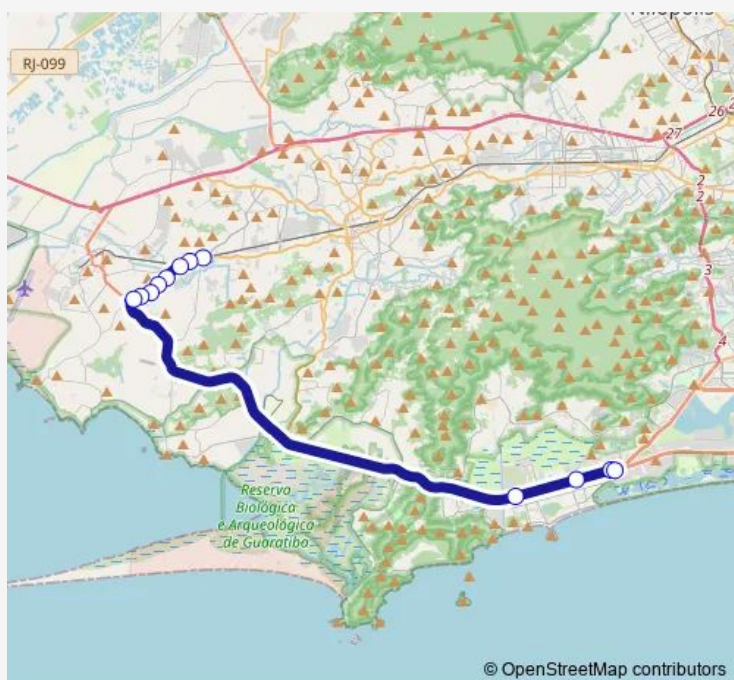

**Route schedule**

Santa Eugênia — Terminal Paralímpico Recreio : Plataforma B

|           |       |
|-----------|-------|
| Monday    | 00:00 |
| Tuesday   | 00:00 |
| Wednesday | 00:00 |
| Thursday  | 00:00 |
| Friday    | 00:00 |
| Saturday  | —     |
| Sunday    | —     |

**Route info**

Direction: Santa Eugênia

Stops: 12

Trip Duration: 1 hour 0 min

© OpenStreetMap contributors

### Direction

Terminal Paralímpico Recreio : Plataforma A — Santa Eugênia

12 stops

[Open route schedule](#)

Terminal Paralímpico Recreio : Plataforma A

Salvador Allende

Gláucio Gil

Recreio Shopping