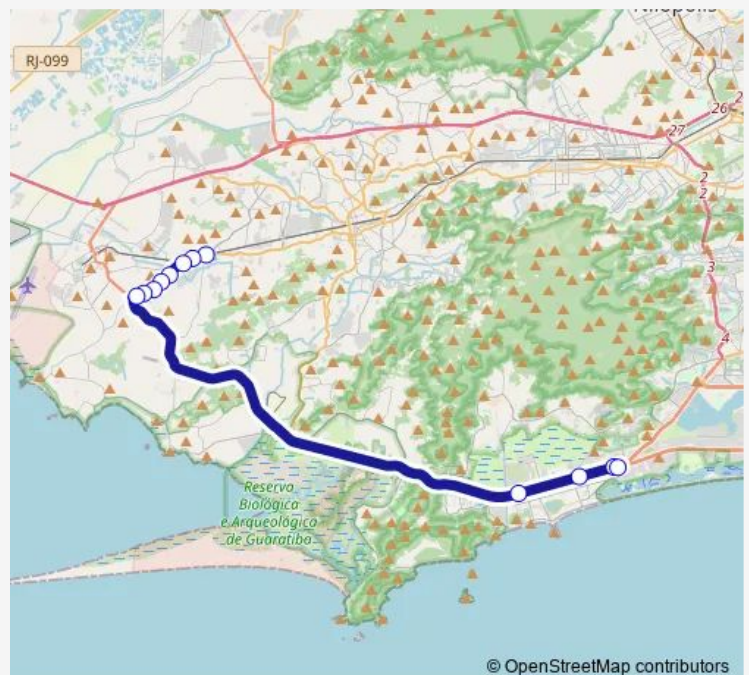

## Route schedule

Santa Eugênia — Terminal Paralímpico Recreio : Plataforma B

Monday 00:00

Tuesday 00:00

Wednesday 00:00

Thursday 00:00

Friday 00:00

Saturday —

## Route info

Direction: Santa Eugênia

Stops: 12

Trip Duration: 1 hour 0 min

© OpenStreetMap contributors