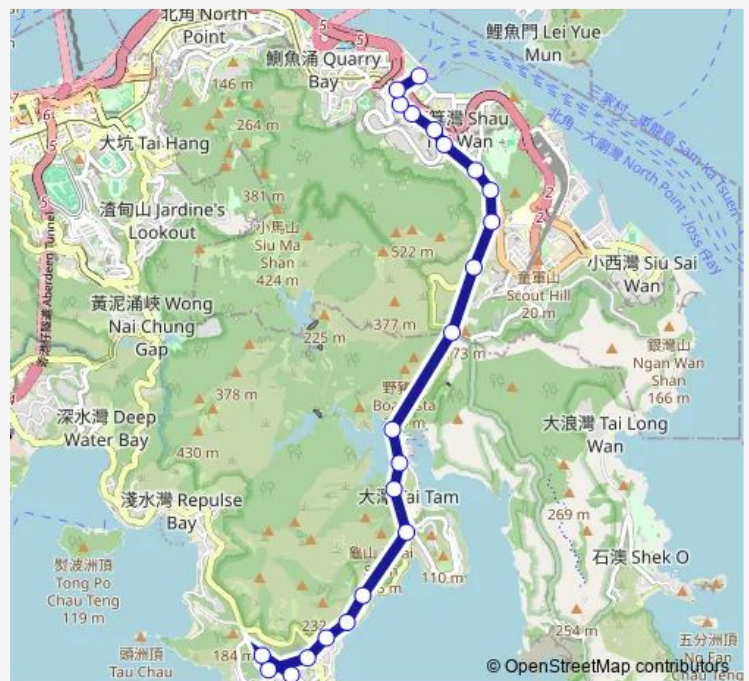

### Route schedule

[Ctb] Stanley Plaza — [Ctb] SAI WAN HO (Grand Promenade)

Monday	06:25-08:30
Tuesday	06:25-08:30
Wednesday	06:25-08:30
Thursday	06:25-08:30
Friday	06:25-08:30
Saturday	06:25-08:30
Sunday	—

### Route info

Direction: [Ctb] Stanley Plaza

Stops: 22

Trip Duration: 0 hour 36 min

14 — Grand Promenade - Stanley Plaza (VIA MA Hang IN THE Morning)

[Ctb] NAM ON Lane, Shau KEI WAN Road[[Kmb+Ctb]  
NAM ON Lane/<Br>Nam ON Lane, Shau KEI WAN  
Road[[Kmb] NAM ON Lane