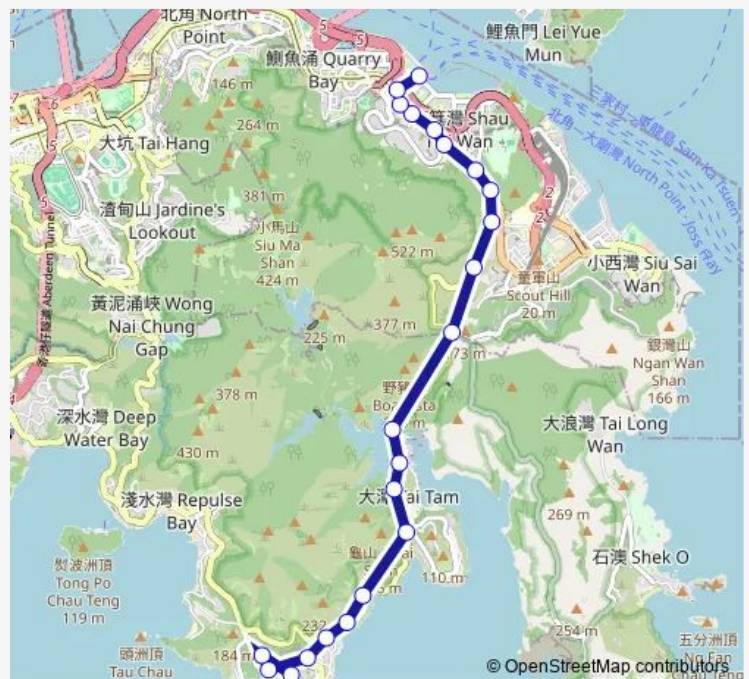

Tuesday 06:25-08:30

Wednesday 06:25-08:30

Thursday 06:25-08:30

Friday 06:25-08:30

Saturday 06:25-08:30

Sunday —

Route info

Direction: [Ctb] Stanley Plaza

Stops: 22

Trip Duration: 0 hour 36 min

14 — Grand Promenade - Stanley Plaza (VIA MA Hang IN THE Morning)

BusMaps

[Ctb] NAM ON Lane, Shau KEI WAN Road[[Kmb+Ctb]
NAM ON Lane/
Nam ON Lane, Shau KEI WAN
Road[[Kmb] NAM ON Lane