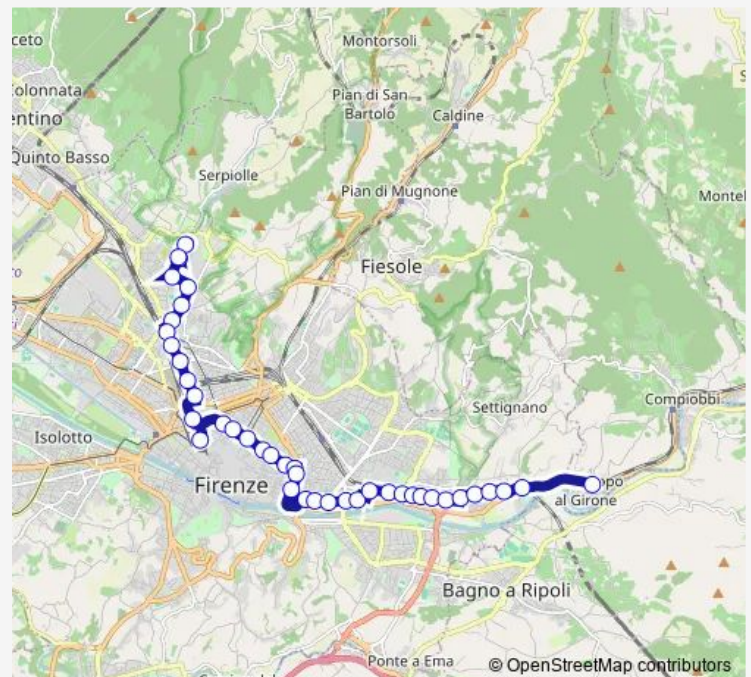

Sant'Egidio

### Route schedule

Il Girone — Niccolo' Da Tolentino

Monday 00:00-23:25

Tuesday 00:00-23:30

Wednesday 00:00-23:25

Thursday 00:00-23:25

Friday 00:00-23:25

Saturday 00:00-23:25

### Route info

Direction: Il Girone

Stops: 49

Trip Duration: 0 hour 51 min

14 — Via Ripa/Il Girone-Careggi/Tolentino

Santa Maria Nuova

Via De' Pucci

Museo Di San Marco