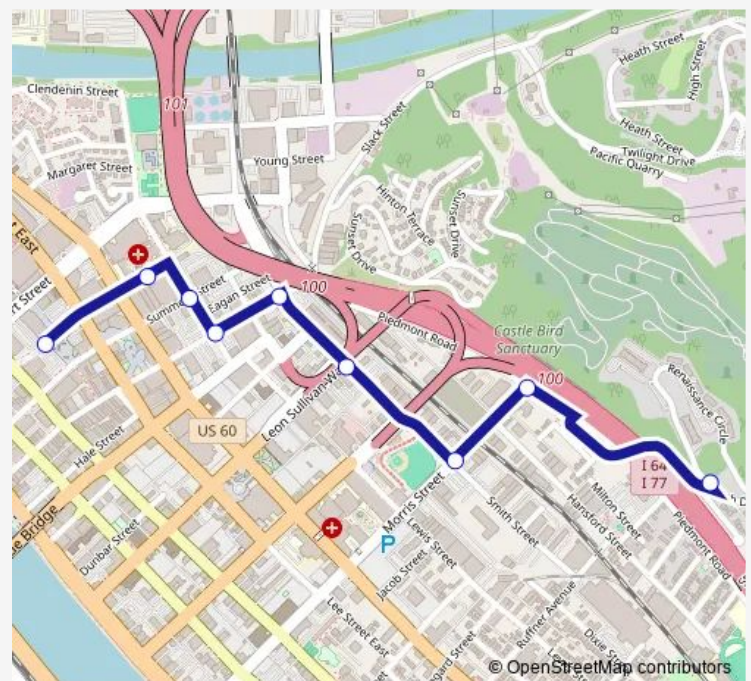

Donnally St & Summers St

Donnally St & Capitol St

Capitol Market

Smith St & Leon Sullivan Way

Morris St & Smith St

Morris St & Piedmont Rd

City Park

Route schedule

City Center — City Park

Monday 07:00-18:00

Tuesday 07:00-18:00

Wednesday 07:00-18:00

Thursday 07:00-18:00

Friday 07:00-18:00

Saturday 07:00-18:00

Sunday —

Route info

Direction: City Center

Stops: 9

Trip Duration: 0 hour 8 min

14 — City Park

Direction

City Park — City Center

8 stops

[Open route schedule](#)

City Park

Morris St & Piedmont Rd

Smith St & Leon Sullivan Way

Capitol Market

Donnally St & Capitol St

Donnally St & Summers St

St Francis Hospital