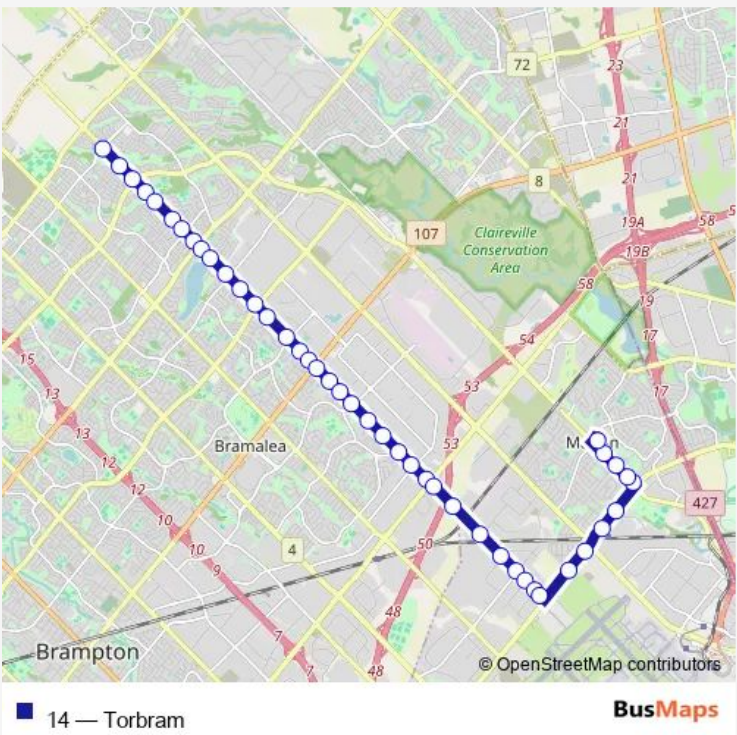

Bus 14 Torbram

[Go to website](#)

Direction
 Westwood Mall Terminal Route 14 Stop — Torbram Rd s/of Father Tobin Rd
 51 stops
[Open route schedule](#)

- Westwood Mall Terminal Route 14 Stop
- Goreway Dr s/of Morning Star Dr
- Goreway Dr at Jolliffe Ave
- Goreway Dr at Etude Dr
- Goreway Dr n/of Dorcas St
- Goreway Dr n/of Derry Rd
- Derry Rd at Legion Rd
- Derry Rd e/of Hull St (opp Malton GO Station)
- Derry Rd w/of Airport Rd
- Derry Rd e/of Harrow St
- Derry Rd at Cattrick St
- Torbram Rd n/of Derry Rd
- Torbram Rd n/of Lucknow Dr
- Torbram Rd n/of Anson Dr
- Torbram Rd at Drew Rd
- Torbram Rd at Kimbel St
- Torbram Rd at Rena Rd
- Torbram Rd at 7795 Torbram (Peel Waste Facility)
- Torbram Rd s/of Steeles Ave
- Torbram Rd n/of Steeles Ave E
- Torbram Rd at Walker Dr

Route schedule
 Westwood Mall Terminal Route 14 Stop — Torbram Rd s/of Father Tobin Rd

Monday	03:55-00:32 ⁺¹
Tuesday	03:55-00:32 ⁺¹
Wednesday	03:55-00:32 ⁺¹
Thursday	03:55-00:32 ⁺¹
Friday	03:55-00:32 ⁺¹
Saturday	05:00-00:27 ⁺¹
Sunday	06:30-23:30

Route info
 Direction: Westwood Mall Terminal Route 14 Stop
 Stops: 51
 Trip Duration: 0 hour 44 min

Torbram Rd n/of Bramhurst Ave

Torbram Rd opp 8458 Torbram Rd

Torbram Rd at 8555 Torbram Rd

Torbram Rd s/of Clark Blvd

Direction: Torbram Rd s/of Father Tobin Rd

Stops: 43

Trip Duration: 0 hour 45 min

Torbram Rd at East Dr

Torbram Rd n/of Steeles Ave

Torbram Rd s/of Steeles Ave E

7795 Torbram Rd at Waste Management

Torbram Rd at Rena Rd