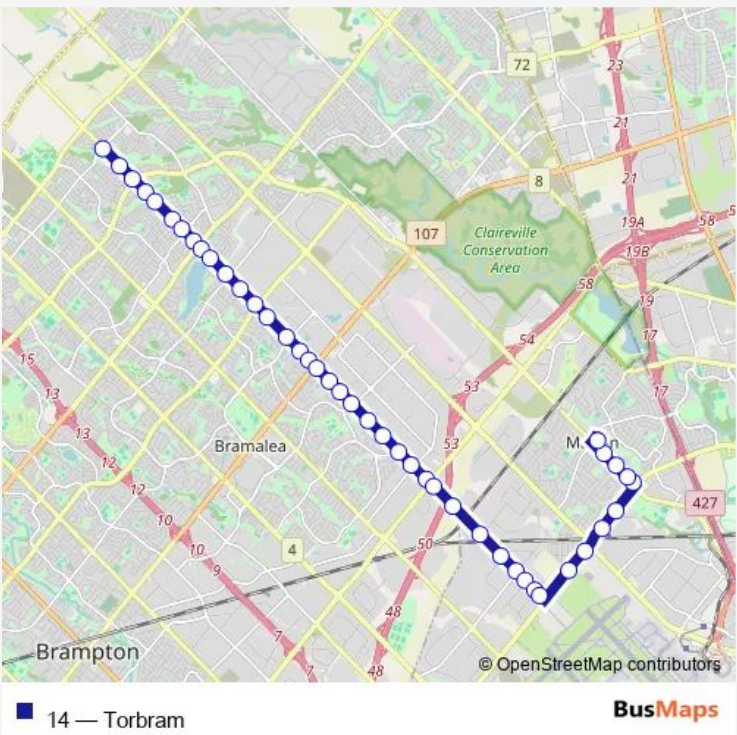

Bus 14 Torbram

[Go to website](#)

Direction
 Westwood Mall Terminal Route 14 Stop — Torbram Rd s/of Father Tobin Rd
 51 stops
[Open route schedule](#)

- Westwood Mall Terminal Route 14 Stop
- Goreway Dr s/of Morning Star Dr
- Goreway Dr at Jolliffe Ave
- Goreway Dr at Etude Dr
- Goreway Dr n/of Dorcas St
- Goreway Dr n/of Derry Rd
- Derry Rd at Legion Rd
- Derry Rd e/of Hull St (opp Malton GO Station)
- Derry Rd w/of Airport Rd
- Derry Rd e/of Harrow St
- Derry Rd at Cattrick St
- Torbram Rd n/of Derry Rd
- Torbram Rd n/of Lucknow Dr
- Torbram Rd n/of Anson Dr
- Torbram Rd at Drew Rd
- Torbram Rd at Kimbel St
- Torbram Rd at Rena Rd
- Torbram Rd at 7795 Torbram (Peel Waste Facility)
- Torbram Rd s/of Steeles Ave
- Torbram Rd n/of Steeles Ave E
- Torbram Rd at Walker Dr

Route schedule
 Westwood Mall Terminal Route 14 Stop — Torbram Rd s/of Father Tobin Rd

Monday	03:55-02:32 ⁺¹
Tuesday	03:55-02:32 ⁺¹
Wednesday	03:55-02:32 ⁺¹
Thursday	03:55-02:32 ⁺¹
Friday	03:55-02:32 ⁺¹
Saturday	03:55-02:32 ⁺¹
Sunday	03:55-02:32 ⁺¹

Route info
 Direction: Westwood Mall Terminal Route 14 Stop
 Stops: 51
 Trip Duration: 0 hour 50 min

Torbram Rd n/of Bramhurst Ave

Torbram Rd opp 8458 Torbram Rd

Torbram Rd at 8555 Torbram Rd

Torbram Rd s/of Clark Blvd

Direction: Torbram Rd s/of Father Tobin Rd

Stops: 43

Trip Duration: 0 hour 47 min

Torbram Rd at East Dr

Torbram Rd n/of Steeles Ave

Torbram Rd s/of Steeles Ave E

7795 Torbram Rd at Waste Management

Torbram Rd at Rena Rd