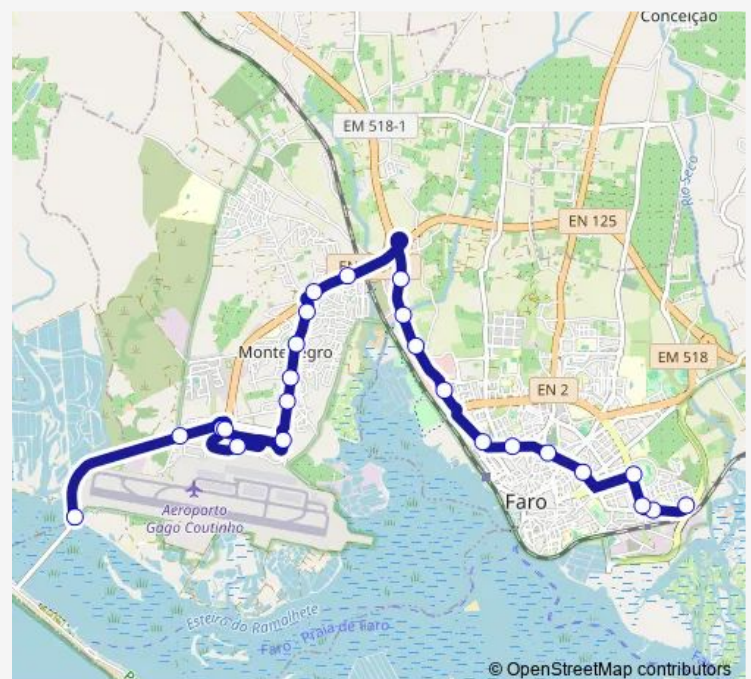

Aeroporto Faro

### Route schedule

Atalaia — Praia de Faro

Monday 07:00-17:00

Tuesday 07:00-17:00

Wednesday 07:00-17:00

Thursday 07:00-17:00

Friday 07:00-17:00

Saturday 07:00-17:00

### Route info

Direction: Atalaia

Stops: 24

Trip Duration: 0 hour 35 min

14 — Atalaia - Praia de Faro (via Montenegro e Aeroporto)

BusMaps

Rotunda Aeroporto - Sul

Arábia

## Route info

Direction: Praia de Faro

Stops: 32

Trip Duration: 0 hour 40 min

Esc. Bás. Bom João

Bairro dos Carteiros

Instituto da Juventude

Rua da Psp