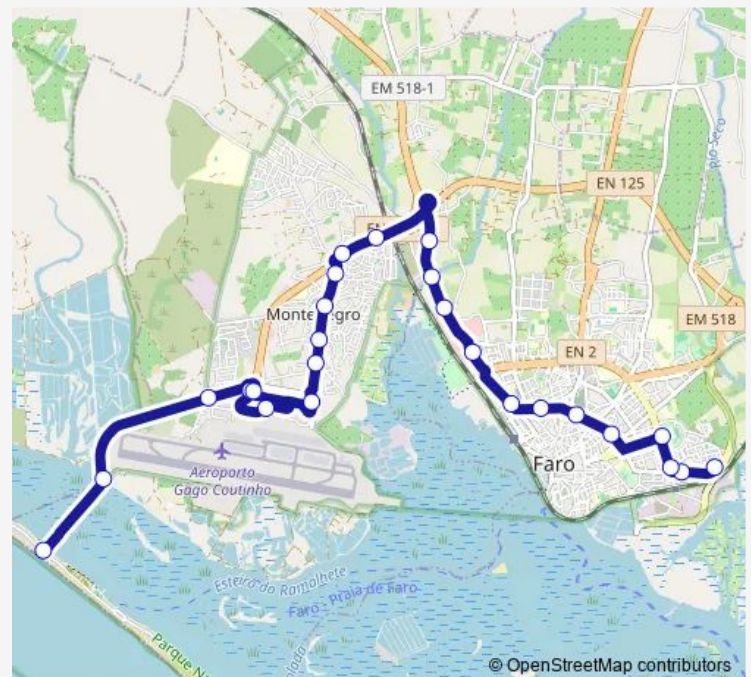

### Route schedule

Praia de Faro — Terminal Rodoviário

Monday 07:40-18:30

Tuesday 07:40-18:30

Wednesday 07:40-18:30

Thursday 07:40-18:30

Friday 07:40-18:30

Saturday 07:40-18:30

### Route info

Direction: Praia de Faro

Stops: 33

Trip Duration: 0 hour 40 min

14 — Atalaia - Praia de Faro (via Montenegro e Aeroporto)

BusMaps

Turismo do Algarve

Liceu

## Route schedule

Atalaia — Praia de Faro

Monday 07:00-17:00

Tuesday 07:00-17:00

Wednesday 07:00-17:00

Thursday 07:00-17:00

Friday 07:00-17:00

Saturday 07:00-17:00

## Route info

Direction: Atalaia

Stops: 25

Trip Duration: 0 hour 35 min

14 Bus time schedules and route maps are available in an offline PDF at [busmaps.com](https://busmaps.com). Use the [busmaps.com](https://busmaps.com) website to see live bus times, train schedule or subway schedule, and step-by-step directions for all public transit in Faro