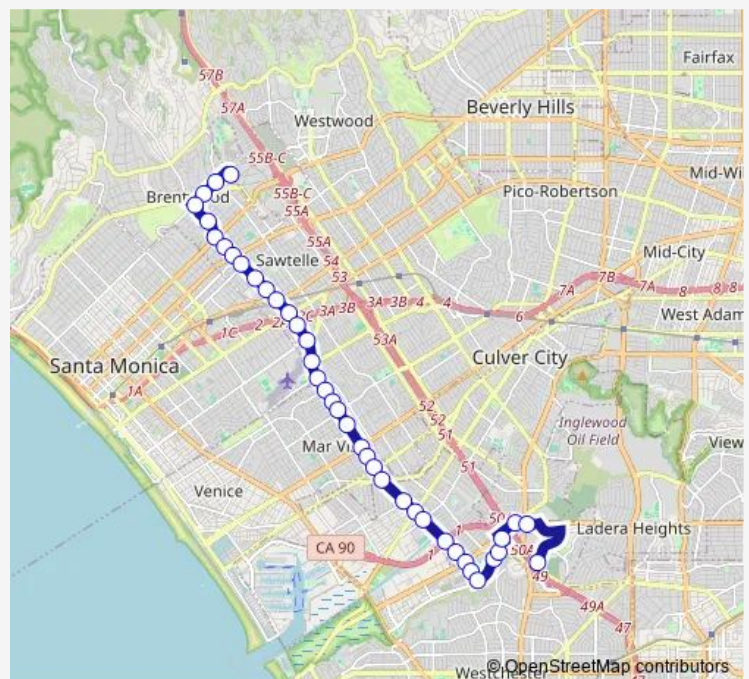

## Bus 14 Bundy Dr & Centinela Ave

[Go to website](#)

### Route schedule

Paul Revere Middle School — Bristol Pkwy SB & Centinela Ns

Monday 15:25-15:55

Tuesday 14:24-15:55

Wednesday 15:25-15:55

Thursday 14:24-15:55

Friday 12:53-15:55

Saturday —

### Route info

Direction: Paul Revere Middle School

Stops: 42

Trip Duration: 1 hour 13 min

14 — Bundy Dr & Centinela Ave

Centinela SB & Woodbine Ns

Centinela SB & Palms Ns

Centinela SB & Charnock Ns