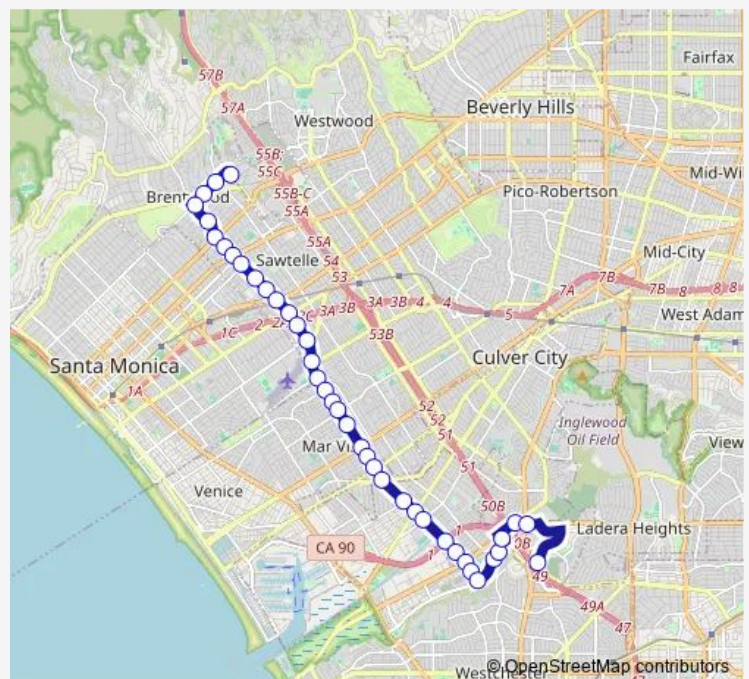

## Bus 14 Bundy Dr & Centinela Ave

[Go to website](#)

### Route schedule

Paul Revere Middle School — Bristol Pkwy SB & Centinela Ns

Monday 15:25-15:55

Tuesday 14:24-15:55

Wednesday 15:25-15:55

Thursday 14:24-15:55

Friday 12:53-15:55

Saturday —

### Route info

Direction: Paul Revere Middle School

Stops: 42

Trip Duration: 1 hour 6 min

14 — Bundy Dr & Centinela Ave

Centinela SB & Woodbine Ns

Centinela SB & Palms Ns

Centinela SB & Charnock Ns