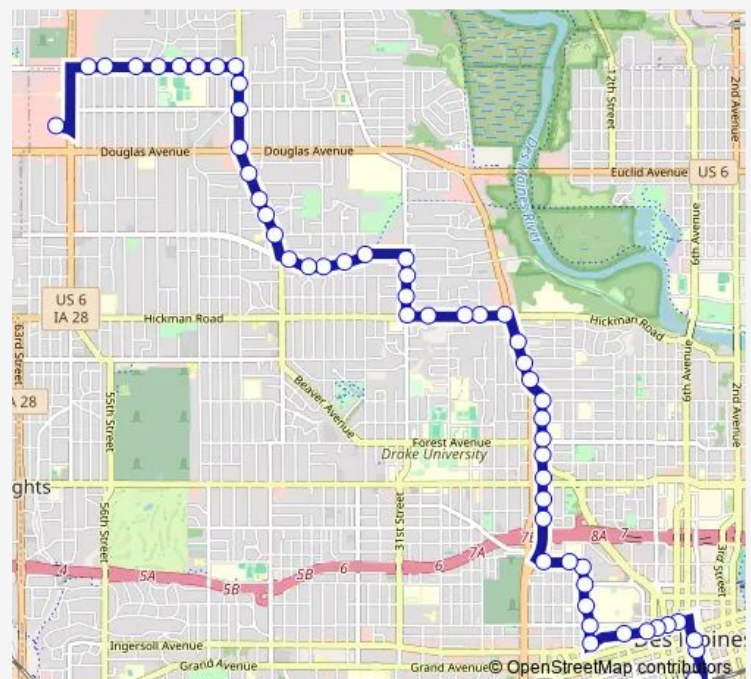

19th ST / Keosauqua WAY (FAR-Side) , Dsm

19th ST / Forest AVE (FAR-Side), Dsm

19th ST / Clark ST (FAR-Side), Dsm

Route schedule

Platform F — Merle HAY Mall, Dsm

Monday 05:30-22:45

Tuesday 05:30-22:45

Wednesday 05:30-22:45

Thursday 05:30-22:45

Friday 05:30-22:45

Saturday 06:15-22:15

Sunday 07:15-17:15

Route info

Direction: Platform F

Stops: 54

Trip Duration: 0 hour 22 min

14 — Beaver Ave

19th ST / College Ave, Dsm

MLK JR Pkwy / Washington Ave, Dsm

MLK JR Pkwy / Franklin Ave, Dsm

MLK JR Pkwy / Lincoln Ave, Dsm

Hickman RD / MLK JR Pkwy (FAR-Side), Dsm

Hickman RD / 24th ST, Dsm

Hickman RD / 26th ST, Dsm

Hickman RD / #2801, Dsm

Hickman RD / 30th ST, Dsm

30th ST / Holcomb Ave, Dsm

30th ST / Sheridan Ave, Dsm

30th ST / Payne RD, Dsm

Urbandale AVE / 34th ST, Dsm

Urbandale AVE / 36th ST, Dsm