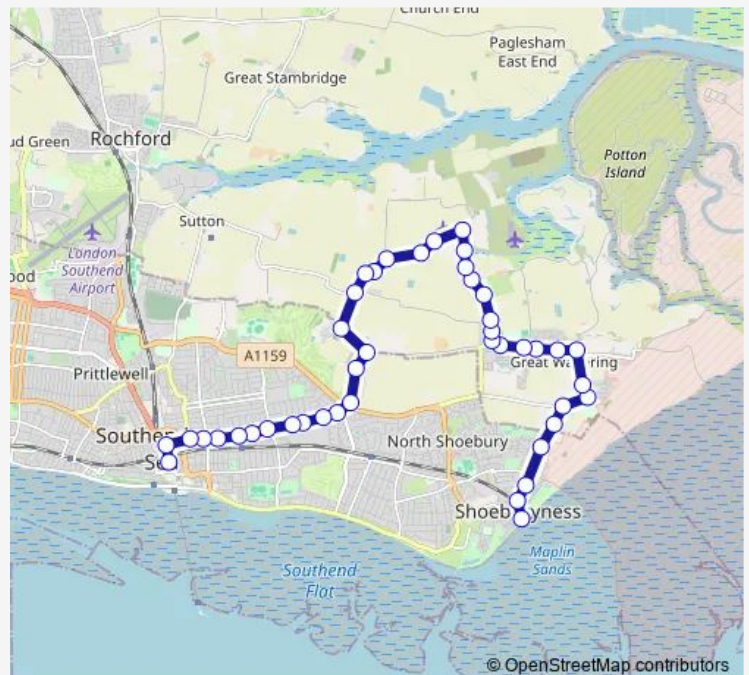

Thursday 07:23-18:35

Friday 07:23-18:35

Saturday 07:28-18:45

Sunday —

Route info

Direction: Courtsend

Stops: 41

Trip Duration: 0 hour 41 min

Sacred Heart Schools

Southchurch Avenue cnr

Tyrrel Drive

Whitegate Road

Travel Centre

Direction

East Beach — Travel Centre

43 stops

Friday 09:41-17:10

Saturday 09:41-15:49

Sunday —

Route info

Direction: East Beach

Stops: 43

Trip Duration: 0 hour 34 min

Ye Olde Shoulderstick

Travel Centre

Direction

Travel Centre — East Beach

45 stops

[Open route schedule](#)

Travel Centre

Whitegate Road

Southchurch Road