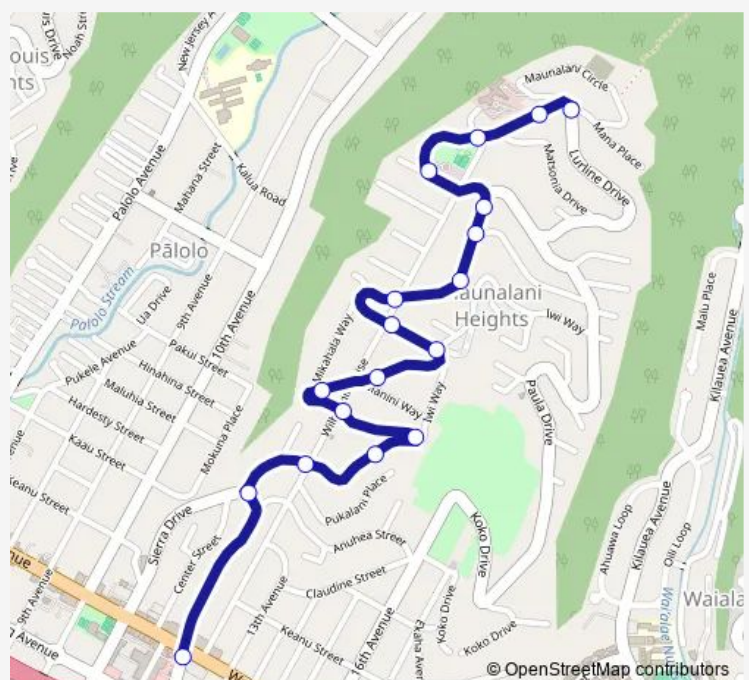

### Route schedule

Lurline DR + OPP Maunalani Cir — Peter ST + OPP Ruth PI

Monday 05:30-16:55

Tuesday 05:30-16:55

Wednesday 05:30-16:55

Thursday 05:30-16:55

Friday 05:30-16:55

Saturday —

### Route info

Direction: Lurline DR + OPP Maunalani Cir

Stops: 46

Trip Duration: 0 hour 26 min

14 — St. Louis-Maunalani

Waiialae AVE + 7TH Ave

Waiialae AVE + Palolo Ave

Waiialae AVE + 3RD Ave

## Route info

Direction: Koko Head AVE + Waialae Ave

Stops: 18

Trip Duration: 0 hour 9 min

**Direction**

Kapiolani BL + Waiialae Ave — Peter ST + OPP Ruth PI

22 stops

[Open route schedule](#)

## Route info

Direction: Kapiolani BL + Waiialae Ave

Stops: 22

Trip Duration: 0 hour 13 min

**Direction**

Peter ST + OPP Ruth PI — Koko Head AVE + Waiialae Ave

60 stops

[Open route schedule](#)