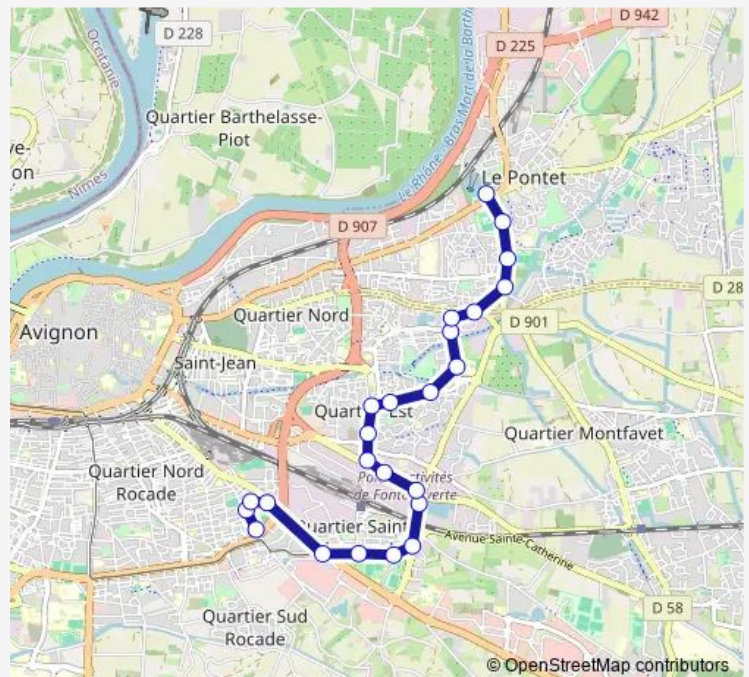

St Chamand

Cap Sud

Cité Sncf

Route schedule

Le Lac — Parrocel

Monday 06:34-19:55

Tuesday 06:34-19:55

Wednesday 06:34-19:37

Thursday 06:34-19:55

Friday 06:34-19:55

Saturday 07:10-19:55

Sunday —

Route info

Direction: Le Lac

Stops: 24

Trip Duration: 0 hour 22 min

14 — LE Pontet LE LAC - ST Chamand

Bavardages

Roumanille

Parrocel

Direction

Le Lac — Parrocel

24 stops

[Open route schedule](#)

Sunday —

Route info

Direction: Le Lac

Stops: 24

Trip Duration: 0 hour 18 min

Direction

Parrocel — Le Lac

24 stops