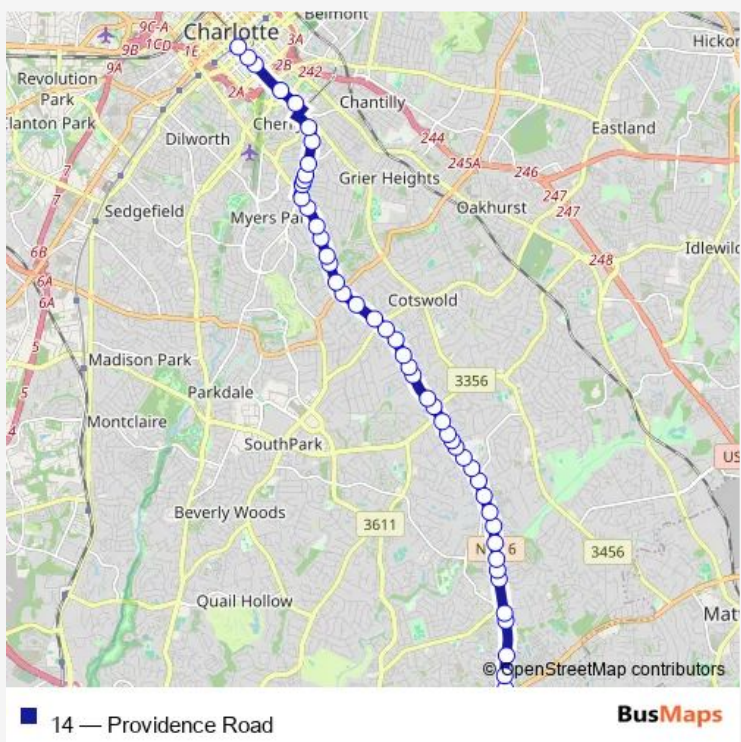

Bus 14 Providence Road

[Go to website](#)

Direction
 Walmart @ Arboretum — Transit Center- 4th & Brevard
 48 stops
[Open route schedule](#)

- Walmart @ Arboretum
- Providence Rd & Pineville-Matthews Rd
- Providence Rd @ Arboretum Apts
- Providence Rd & Beverly Crest Blvd
- Providence Rd & Cedar Croft Dr
- Providence Rd & Alexander Rd
- Providence Rd & Hamilton Hill Rd
- Providence Rd & Outer Bridge Ln
- Providence Rd & Summertree Ln
- Providence Rd @ Heatherwood Apts
- Providence Rd @ Heatherwood Apts
- Providence Rd & International Dr
- Providence Rd & Sardis Ln
- Providence Rd & Folger Dr
- Providence Rd & Pine Tree Dr
- Providence Rd & East Barden Rd
- Providence Rd & Shalom Park Dr
- Providence Rd & Jefferson Dr
- Providence Rd & Creola Rd
- Providence Rd & Mammoth Oaks Dr
- Providence Rd & Old Sardis Rd

Route schedule
 Walmart @ Arboretum — Transit Center- 4th & Brevard

Monday	06:09-23:50
Tuesday	06:09-23:49
Wednesday	06:09-23:49
Thursday	06:09-23:49
Friday	06:09-23:49
Saturday	06:09-23:50
Sunday	08:02-20:04

Route info
 Direction: Walmart @ Arboretum
 Stops: 48
 Trip Duration: 0 hour 31 min

Providence Rd @ Camden Pinehurst Apts

Providence Rd & Meadowood Ln

Providence Rd & Cavendish Ct

Providence Rd & Huntington Park Dr

Providence Rd & Alberto St

Providence Rd & Caswell Rd

4th St & Torrence St

4th St & Kings Dr

4th St & Mcdowell St

4th St & Davidson St

Transit Center- 4th & Brevard

Direction