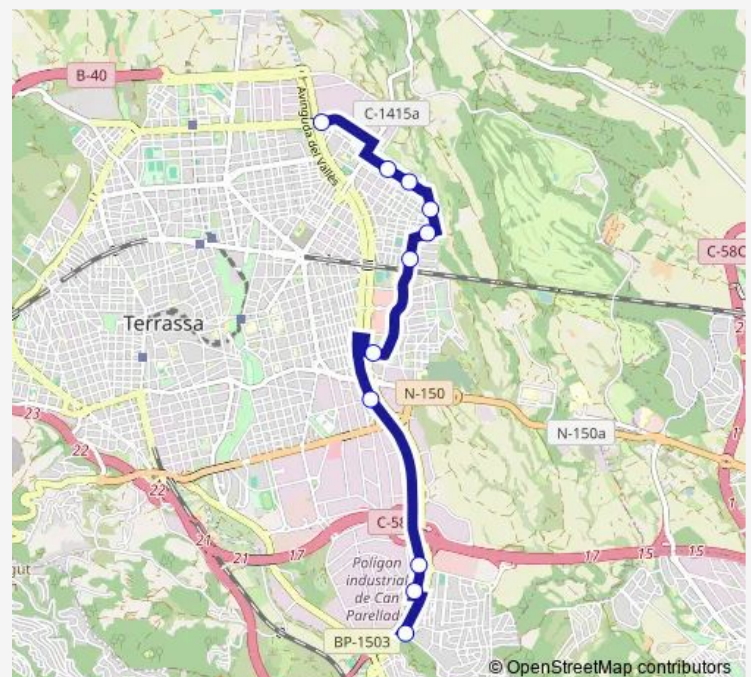

Bidasoa

Estació Est

Montserrat

Guadalquivir

Saturn

Santa Margarida

Can Parellada

Route schedule

Route info

Direction: Castellassa

Stops: 11

Trip Duration: 0 hour 20 min

14 Bus time schedules and route maps are available in an offline PDF at busmaps.com. Use the busmaps.com website to see live bus times, train schedule or subway schedule, and step-by-step directions for all public transit in Sant Quirze del Valles