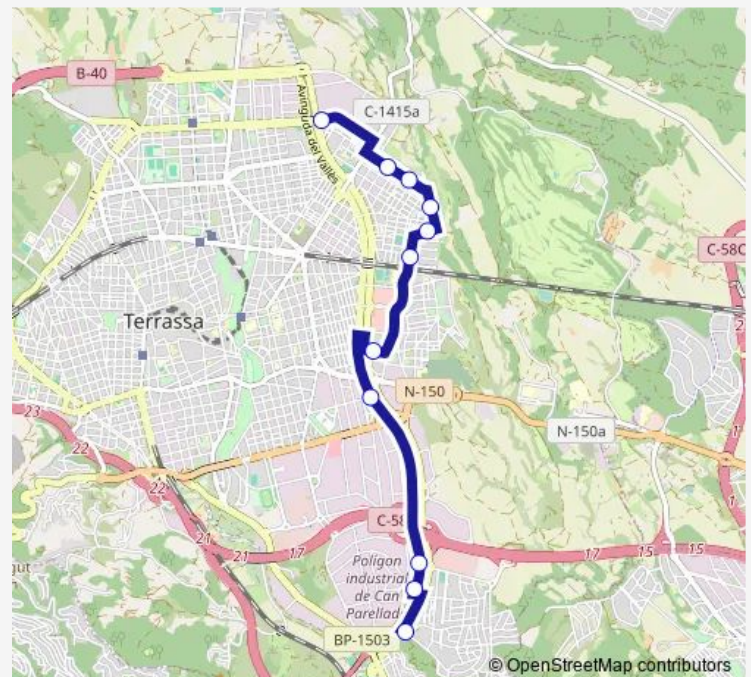

Bidasoa

Estació Est

Montserrat

Guadalquivir

Saturn

Santa Margarida

Can Parellada

Route schedule

Route info

Direction: Castellassa

Stops: 11

Trip Duration: 0 hour 21 min

14 Bus time schedules and route maps are available in an offline PDF at busmaps.com. Use the busmaps.com website to see live bus times, train schedule or subway schedule, and step-by-step directions for all public transit in Sant Quirze del Valles