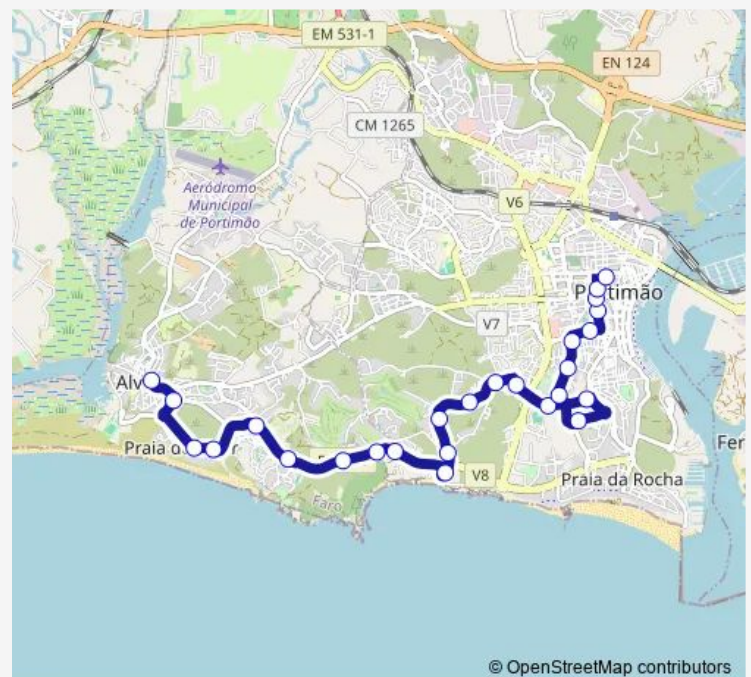

Praia do Vau (Cruz.) 1

Av. João Paulo II 1

Vale de França 2

Bairro do Figueiras 2

R. Jaime Palhinha 2

Campo de Jogos 2

Eb23 D. Martinho C. Branco 2

Sec. Poeta António Aleixo 4

Thursday 07:45-20:15

Friday 07:45-20:15

Saturday —

Sunday —

Route info

Direction: Alvor (Centro)

Stops: 26

Trip Duration: 0 hour 26 min

© OpenStreetMap contributors

14 — Alameda - Alvor (via Praias)

BusMaps

Auditório 2

Av. Zeca Afonso 1

Prct. Major David Neto

R. M. de Albuquerque 1

Alameda Sul

Tuesday 07:15-19:45

Wednesday 07:15-19:45

Thursday 07:15-19:45

Friday 07:15-19:45

Saturday —

Sunday —

Route info

Direction: Alameda Sul